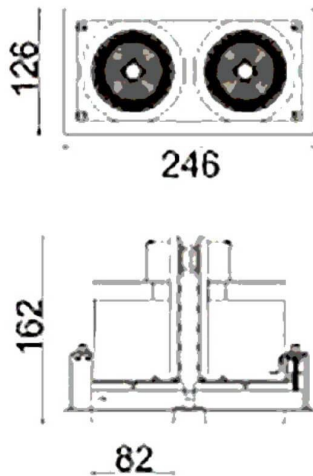

**D-TUBE2**

Lavov Downlights from the family D-TUBE2 ,power 60 W and CRI 80 with an optic 40 degrees made in Die Cast Aluminum finished in White with a real lumen output of 4860lm and an efficiency of 81lm/W. ON/OFF driver.

Item code	86.D011.2331.01
Product type	Indoor
Category	Downlights
Family	D-TUBE
Subfamily	D-TUBE2
Pictograms	

Scheme

Product	
Real power (W)	60
Real luminous flux (Lm)	4860
Luminous efficiency (Lm/W)	81
Beam angle (°)	40
Life time (h)	50000 h L80B10
IP	20
Electrical class insulation	Clas II
Colour	White
Control gear included	Yes
Control gear	ON/OFF
Flicker Free	Yes
Light source	LED
Type of LED	COB
Colour temperature (K)	3000
Colour consistency (SDCM)	SDCM<3
CRI	80