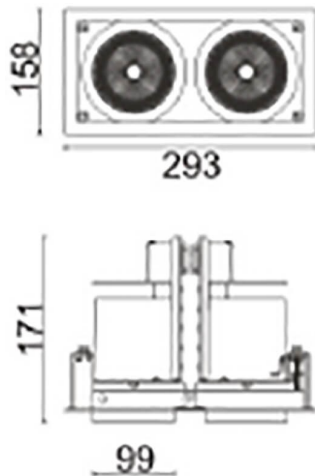

**D-TUBE2**

Lavov Downlights from the family D-TUBE2 ,power 70 W and CRI 80 with an optic 12 degrees made in Die Cast Aluminum finished in Black with a real lumen output of 6080lm and an efficiency of 86,85lm/W. ON/OFF driver.

|                     |                        |
|---------------------|------------------------|
| <b>Item code</b>    | <b>86.D011.3311.02</b> |
| <b>Product type</b> | <b>Indoor</b>          |
| <b>Category</b>     | <b>Downlights</b>      |
| <b>Family</b>       | <b>D-TUBE</b>          |
| <b>Subfamily</b>    | <b>D-TUBE2</b>         |
| <b>Pictograms</b>   |                        |

**Scheme**

|                                    |                           |
|------------------------------------|---------------------------|
| <b>Product</b>                     |                           |
| <b>Real power (W)</b>              | <b>70</b>                 |
| <b>Real luminous flux (Lm)</b>     | <b>6080</b>               |
| <b>Luminous efficiency (Lm/W)</b>  | <b>86.857142857143003</b> |
| <b>Beam angle (°)</b>              | <b>12</b>                 |
| <b>Life time (h)</b>               | <b>50000 h L80B10</b>     |
| <b>IP</b>                          | <b>20</b>                 |
| <b>Electrical class insulation</b> | <b>Clas II</b>            |
| <b>Colour</b>                      | <b>Black</b>              |
| <b>Control gear included</b>       | <b>Yes</b>                |
| <b>Control gear</b>                | <b>ON/OFF</b>             |
| <b>Flicker Free</b>                | <b>Yes</b>                |
| <b>Light source</b>                | <b>LED</b>                |
| <b>Type of LED</b>                 | <b>COB</b>                |
| <b>Colour temperature (K)</b>      | <b>3000</b>               |
| <b>Colour consistency (SDCM)</b>   | <b>SDCM&lt;3</b>          |
| <b>CRI</b>                         | <b>80</b>                 |