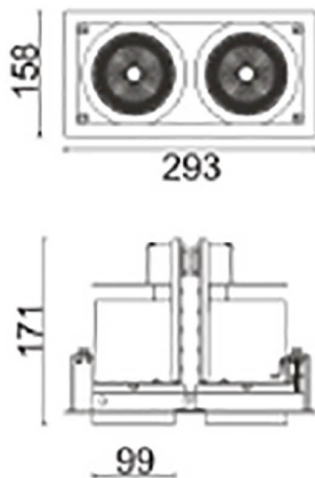

### D-TUBE2

Lavov Downlights from the family D-TUBE2 ,power 70 W and CRI 80 with an optic 24 degrees made in Die Cast Aluminum finished in White with a real lumen output of 6140lm and an efficiency of 87,71lm/W. ON/OFF driver.

Item code	86.D011.3421.01
Product type	Indoor
Category	Downlights
Family	D-TUBE
Subfamily	D-TUBE2
Pictograms	

### Scheme

<b>Product</b>	
Real power (W)	70
Real luminous flux (Lm)	6140
Luminous efficiency (Lm/W)	87.714285714286007
Beam angle (°)	24
Life time (h)	50000 h L80B10
IP	20
Electrical class insulation	Clas II
Colour	White
Control gear included	Yes
Control gear	ON/OFF
Flicker Free	Yes
Light source	LED
Type of LED	COB
Colour temperature (K)	4000
Colour consistency (SDCM)	SDCM<3
CRI	80