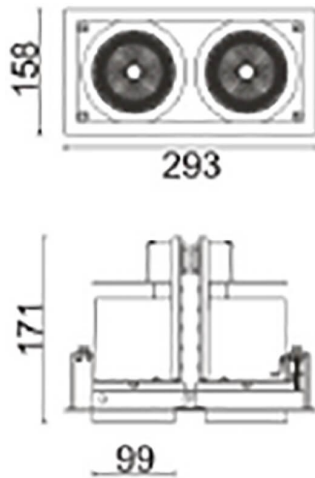

**D-TUBE2**

Lavov Downlights from the family D-TUBE2 ,power 70 W and CRI 80 with an optic 24 degrees made in Die Cast Aluminum finished in White with a real lumen output of 6140lm and an efficiency of 87,71lm/W. ON/OFF driver.

Item code	86.D011.3421.01
Product type	Indoor
Category	Downlights
Family	D-TUBE
Subfamily	D-TUBE2
Pictograms	

Scheme

Product	
Real power (W)	70
Real luminous flux (Lm)	6140
Luminous efficiency (Lm/W)	87.714285714286007
Beam angle (°)	24
Life time (h)	50000 h L80B10
IP	20
Electrical class insulation	Clas II
Colour	White
Control gear included	Yes
Control gear	ON/OFF
Flicker Free	Yes
Light source	LED
Type of LED	COB
Colour temperature (K)	4000
Colour consistency (SDCM)	SDCM<3
CRI	80