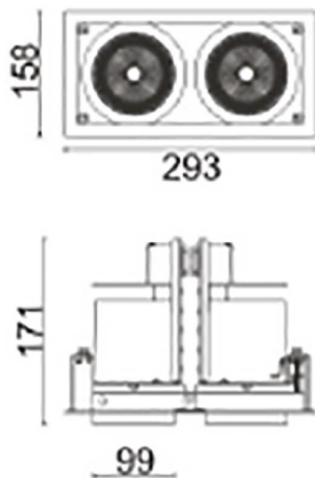

D-TUBE2

Lavov Downlights from the family D-TUBE2 ,power 70 W and CRI 80 with an optic 24 degrees made in Die Cast Aluminum finished in White with a real lumen output of 6140lm and an efficiency of 87,71lm/W. ON/OFF driver.

Item code	86.D011.3421.01
Product type	Indoor
Category	Downlights
Family	D-TUBE
Subfamily	D-TUBE2
Pictograms	

Scheme

Product	
Real power (W)	70
Real luminous flux (Lm)	6140
Luminous efficiency (Lm/W)	87.714285714286007
Beam angle (°)	24
Life time (h)	50000 h L80B10
IP	20
Electrical class insulation	Clas II
Colour	White
Control gear included	Yes
Control gear	ON/OFF
Flicker Free	Yes
Light source	LED
Type of LED	COB
Colour temperature (K)	4000
Colour consistency (SDCM)	SDCM<3
CRI	80