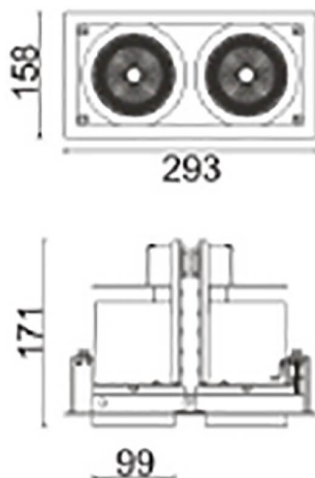

**D-TUBE2**

Lavov Downlights from the family D-TUBE2 ,power 70 W and CRI 80 with an optic 24 degrees made in Die Cast Aluminum finished in Black with a real lumen output of 6140lm and an efficiency of 87,71lm/W. ON/OFF driver.

Item code	86.D011.3421.02
Product type	Indoor
Category	Downlights
Family	D-TUBE
Subfamily	D-TUBE2
Pictograms	

Scheme

Product	
Real power (W)	70
Real luminous flux (Lm)	6140
Luminous efficiency (Lm/W)	87.714285714286007
Beam angle (°)	24
Life time (h)	50000 h L80B10
IP	20
Electrical class insulation	Clas II
Colour	Black
Control gear included	Yes
Control gear	ON/OFF
Flicker Free	Yes
Light source	LED
Type of LED	COB
Colour temperature (K)	4000
Colour consistency (SDCM)	SDCM<3
CRI	80