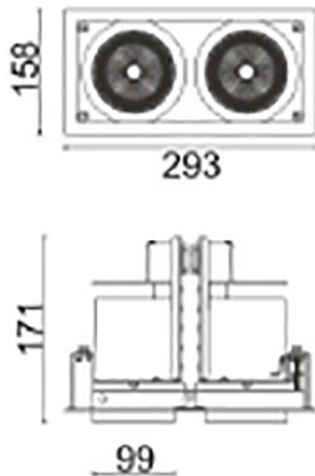

**D-TUBE2**

Lavov Downlights from the family D-TUBE2 ,power 70 W and CRI 80 with an optic 24 degrees made in Die Cast Aluminum finished in Black with a real lumen output of 6140lm and an efficiency of 87,71lm/W. ON/OFF driver.

Item code	86.D011.3421.02
Product type	Indoor
Category	Downlights
Family	D-TUBE
Subfamily	D-TUBE2
Pictograms	

Scheme

Product	
Real power (W)	70
Real luminous flux (Lm)	6140
Luminous efficiency (Lm/W)	87.714285714286007
Beam angle (°)	24
Life time (h)	50000 h L80B10
IP	20
Electrical class insulation	Clas II
Colour	Black
Control gear included	Yes
Control gear	ON/OFF
Flicker Free	Yes
Light source	LED
Type of LED	COB
Colour temperature (K)	4000
Colour consistency (SDCM)	SDCM<3
CRI	80