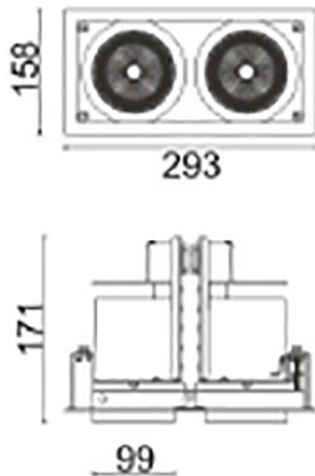

**D-TUBE2**

Lavov Downlights from the family D-TUBE2 ,power 70 W and CRI 80 with an optic 24 degrees made in Die Cast Aluminum finished in White with a real lumen output of 6140lm and an efficiency of 87,71lm/W. DALI driver.

Item code	86.D011.3423.01
Product type	Indoor
Category	Downlights
Family	D-TUBE
Subfamily	D-TUBE2
Pictograms	

Scheme

Product	
Real power (W)	70
Real luminous flux (Lm)	6140
Luminous efficiency (Lm/W)	87.714285714286007
Beam angle (°)	24
Life time (h)	50000 h L80B10
IP	20
Electrical class insulation	Clas II
Colour	White
Control gear included	Yes
Control gear	DALI
Flicker Free	Yes
Light source	LED
Type of LED	COB
Colour temperature (K)	4000
Colour consistency (SDCM)	SDCM<3
CRI	80