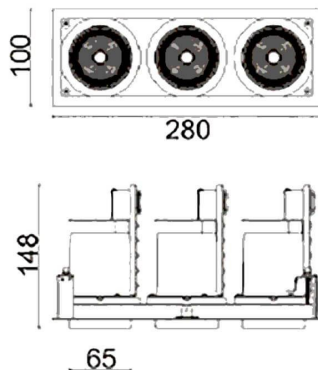

### D-TUBE3

Lavov Downlights from the family D-TUBE3 ,power 54 W and CRI 80 with an optic 12 degrees made in Die Cast Aluminum finished in White with a real lumen output of 4200lm and an efficiency of 77,77m/W. ON/OFF driver.

Item code	86.D012.1311.01
Product type	Indoor
Category	Downlights
Family	D-TUBE
Subfamily	D-TUBE3
Pictograms	

### Scheme

Product	
Real power (W)	54
Real luminous flux (Lm)	4200
Luminous efficiency (Lm/W)	77.77777777777999
Beam angle (°)	12
Life time (h)	50000 h L80B10
IP	20
Electrical class insulation	Clas II
Colour	White
Control gear included	Yes
Control gear	ON/OFF
Flicker Free	Yes
Light source	LED
Type of LED	COB
Colour temperature (K)	3000
Colour consistency (SDCM)	SDCM<3
CRI	80