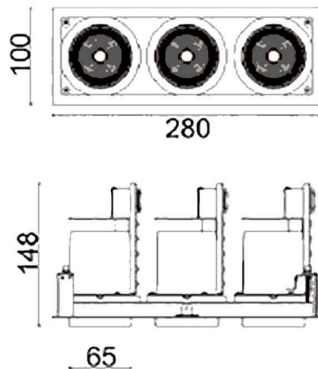

**D-TUBE3**

Lavov Downlights from the family D-TUBE3 ,power 54 W and CRI 80 with an optic 12 degrees made in Die Cast Aluminum finished in White with a real lumen output of 4200lm and an efficiency of 77,77m/W. ON/OFF driver.

Item code	86.D012.1311.01
Product type	Indoor
Category	Downlights
Family	D-TUBE
Subfamily	D-TUBE3
Pictograms	

Scheme

Product	
Real power (W)	54
Real luminous flux (Lm)	4200
Luminous efficiency (Lm/W)	77.77777777777999
Beam angle (°)	12
Life time (h)	50000 h L80B10
IP	20
Electrical class insulation	Clas II
Colour	White
Control gear included	Yes
Control gear	ON/OFF
Flicker Free	Yes
Light source	LED
Type of LED	COB
Colour temperature (K)	3000
Colour consistency (SDCM)	SDCM<3
CRI	80