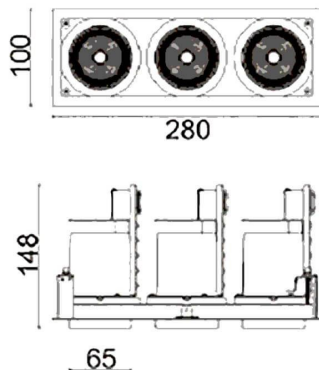

### D-TUBE3

Lavov Downlights from the family D-TUBE3 ,power 54 W and CRI 80 with an optic 12 degrees made in Die Cast Aluminum finished in Black with a real lumen output of 4200lm and an efficiency of 77,77m/W. ON/OFF driver.

Item code	86.D012.1311.02
Product type	Indoor
Category	Downlights
Family	D-TUBE
Subfamily	D-TUBE3
Pictograms	

### Scheme

Product	
Real power (W)	54
Real luminous flux (Lm)	4200
Luminous efficiency (Lm/W)	77.77777777777999
Beam angle (°)	12
Life time (h)	50000 h L80B10
IP	20
Electrical class insulation	Clas II
Colour	Black
Control gear included	Yes
Control gear	ON/OFF
Flicker Free	Yes
Light source	LED
Type of LED	COB
Colour temperature (K)	3000
Colour consistency (SDCM)	SDCM<3
CRI	80