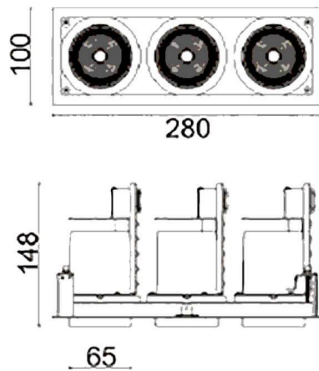

**D-TUBE3**

Lavov Downlights from the family D-TUBE3 ,power 54 W and CRI 80 with an optic 12 degrees made in Die Cast Aluminum finished in Black with a real lumen output of 4200lm and an efficiency of 77,77m/W. DALI driver.

Item code	86.D012.1313.02
Product type	Indoor
Category	Downlights
Family	D-TUBE
Subfamily	D-TUBE3
Pictograms	

Scheme

Product	
Real power (W)	54
Real luminous flux (Lm)	4200
Luminous efficiency (Lm/W)	77.77777777777999
Beam angle (°)	12
Life time (h)	50000 h L80B10
IP	20
Electrical class insulation	Clas II
Colour	Black
Control gear included	Yes
Control gear	DALI
Flicker Free	Yes
Light source	LED
Type of LED	COB
Colour temperature (K)	3000
Colour consistency (SDCM)	SDCM<3
CRI	80