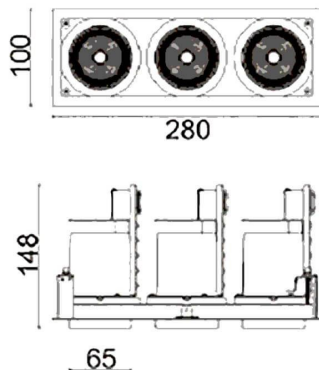

### D-TUBE3

Lavov Downlights from the family D-TUBE3 ,power 54 W and CRI 80 with an optic 24 degrees made in Die Cast Aluminum finished in White with a real lumen output of 4200lm and an efficiency of 77,77m/W. ON/OFF driver.

### Product

Real power (W)	54
Real luminous flux (Lm)	4200
Luminous efficiency (Lm/W)	77.77777777777999
Beam angle (°)	24
Life time (h)	50000 h L80B10
IP	20
Electrical class insulation	Clas II
Colour	White
Control gear included	Yes
Control gear	ON/OFF
Flicker Free	Yes
Light source	LED
Type of LED	COB
Colour temperature (K)	3000
Colour consistency (SDCM)	SDCM<3
CRI	80