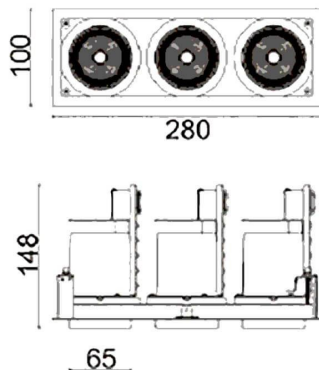

D-TUBE3

Lavov Downlights from the family D-TUBE3 ,power 54 W and CRI 80 with an optic 24 degrees made in Die Cast Aluminum finished in Black with a real lumen output of 4200lm and an efficiency of 77,77m/W. ON/OFF driver.

Item code	86.D012.1321.02
Product type	Indoor
Category	Downlights
Family	D-TUBE
Subfamily	D-TUBE3
Pictograms	

Scheme

Product

Real power (W)	54
Real luminous flux (Lm)	4200
Luminous efficiency (Lm/W)	77.77777777777999
Beam angle (°)	24
Life time (h)	50000 h L80B10
IP	20
Electrical class insulation	Clas II
Colour	Black
Control gear included	Yes
Control gear	ON/OFF
Flicker Free	Yes
Light source	LED
Type of LED	COB
Colour temperature (K)	3000
Colour consistency (SDCM)	SDCM<3
CRI	80