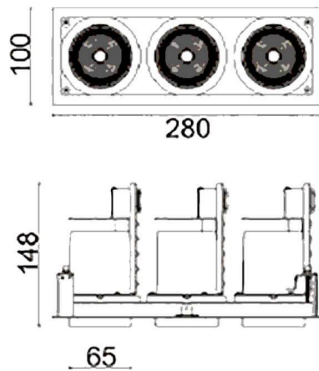

**D-TUBE3**

Lavov Downlights from the family D-TUBE3 ,power 54 W and CRI 80 with an optic 24 degrees made in Die Cast Aluminum finished in Black with a real lumen output of 4200lm and an efficiency of 77,77m/W. ON/OFF driver.

Item code	86.D012.1321.02
Product type	Indoor
Category	Downlights
Family	D-TUBE
Subfamily	D-TUBE3
Pictograms	

**Scheme**

<b>Product</b>	
Real power (W)	54
Real luminous flux (Lm)	4200
Luminous efficiency (Lm/W)	77.77777777777999
Beam angle (°)	24
Life time (h)	50000 h L80B10
IP	20
Electrical class insulation	Clas II
Colour	Black
Control gear included	Yes
Control gear	ON/OFF
Flicker Free	Yes
Light source	LED
Type of LED	COB
Colour temperature (K)	3000
Colour consistency (SDCM)	SDCM<3
CRI	80