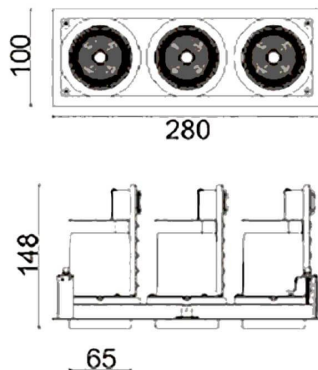

D-TUBE3

Lavov Downlights from the family D-TUBE3 ,power 54 W and CRI 80 with an optic 24 degrees made in Die Cast Aluminum finished in White with a real lumen output of 4200lm and an efficiency of 77,77m/W. DALI driver.

Item code	86.D012.1323.01
Product type	Indoor
Category	Downlights
Family	D-TUBE
Subfamily	D-TUBE3
Pictograms	

Scheme

Product

Real power (W)	54
Real luminous flux (Lm)	4200
Luminous efficiency (Lm/W)	77.77777777777999
Beam angle (°)	24
Life time (h)	50000 h L80B10
IP	20
Electrical class insulation	Clas II
Colour	White
Control gear included	Yes
Control gear	DALI
Flicker Free	Yes
Light source	LED
Type of LED	COB
Colour temperature (K)	3000
Colour consistency (SDCM)	SDCM<3
CRI	80