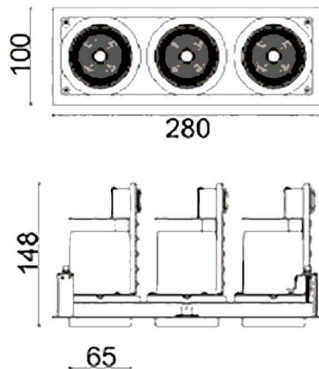

**D-TUBE3**

Lavov Downlights from the family D-TUBE3 ,power 54 W and CRI 80 with an optic 24 degrees made in Die Cast Aluminum finished in White with a real lumen output of 4200lm and an efficiency of 77,77m/W. DALI driver.

Item code	86.D012.1323.01
Product type	Indoor
Category	Downlights
Family	D-TUBE
Subfamily	D-TUBE3
Pictograms	

Scheme

Product	
Real power (W)	54
Real luminous flux (Lm)	4200
Luminous efficiency (Lm/W)	77.77777777777999
Beam angle (°)	24
Life time (h)	50000 h L80B10
IP	20
Electrical class insulation	Clas II
Colour	White
Control gear included	Yes
Control gear	DALI
Flicker Free	Yes
Light source	LED
Type of LED	COB
Colour temperature (K)	3000
Colour consistency (SDCM)	SDCM<3
CRI	80