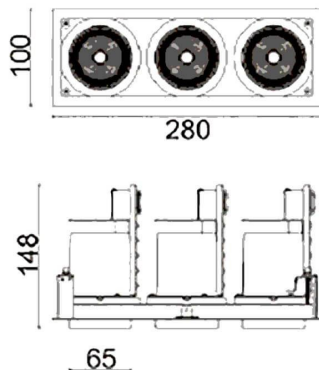

D-TUBE3

Lavov Downlights from the family D-TUBE3 ,power 54 W and CRI 80 with an optic 24 degrees made in Die Cast Aluminum finished in Black with a real lumen output of 4200lm and an efficiency of 77,77m/W. DALI driver.

Item code	86.D012.1323.02
Product type	Indoor
Category	Downlights
Family	D-TUBE
Subfamily	D-TUBE3
Pictograms	

Scheme

Product

Real power (W)	54
Real luminous flux (Lm)	4200
Luminous efficiency (Lm/W)	77.77777777777999
Beam angle (°)	24
Life time (h)	50000 h L80B10
IP	20
Electrical class insulation	Clas II
Colour	Black
Control gear included	Yes
Control gear	DALI
Flicker Free	Yes
Light source	LED
Type of LED	COB
Colour temperature (K)	3000
Colour consistency (SDCM)	SDCM<3
CRI	80