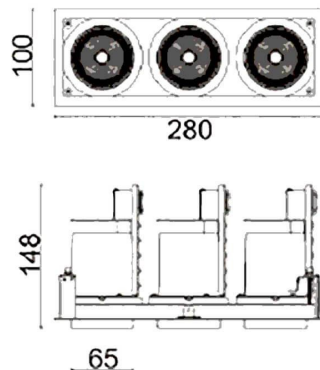

D-TUBE3

Lavov Downlights from the family D-TUBE3 ,power 54 W and CRI 80 with an optic 40 degrees made in Die Cast Aluminum finished in White with a real lumen output of 4200lm and an efficiency of 77,77m/W. ON/OFF driver.

Item code	86.D012.1331.01
Product type	Indoor
Category	Downlights
Family	D-TUBE
Subfamily	D-TUBE3
Pictograms	

Scheme

Product

Real power (W)	54
Real luminous flux (Lm)	4200
Luminous efficiency (Lm/W)	77.77777777777999
Beam angle (°)	40
Life time (h)	50000 h L80B10
IP	20
Electrical class insulation	Clas II
Colour	White
Control gear included	Yes
Control gear	ON/OFF
Flicker Free	Yes
Light source	LED
Type of LED	COB
Colour temperature (K)	3000
Colour consistency (SDCM)	SDCM<3
CRI	80