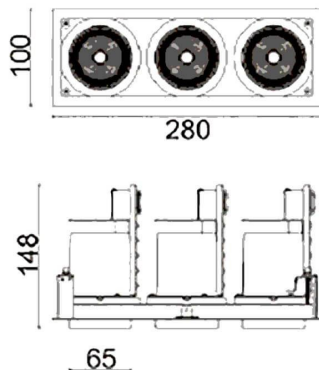

D-TUBE3

Lavov Downlights from the family D-TUBE3 ,power 54 W and CRI 80 with an optic 40 degrees made in Die Cast Aluminum finished in Black with a real lumen output of 4200lm and an efficiency of 77,77m/W. ON/OFF driver.

Item code	86.D012.1331.02
Product type	Indoor
Category	Downlights
Family	D-TUBE
Subfamily	D-TUBE3
Pictograms	

Scheme

Product

Real power (W)	54
Real luminous flux (Lm)	4200
Luminous efficiency (Lm/W)	77.77777777777999
Beam angle (°)	40
Life time (h)	50000 h L80B10
IP	20
Electrical class insulation	Clas II
Colour	Black
Control gear included	Yes
Control gear	ON/OFF
Flicker Free	Yes
Light source	LED
Type of LED	COB
Colour temperature (K)	3000
Colour consistency (SDCM)	SDCM<3
CRI	80