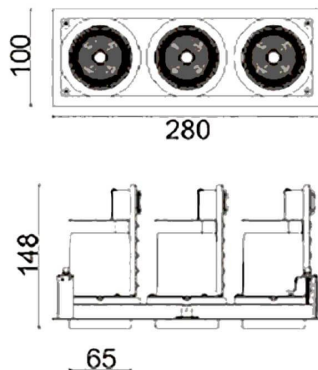

### D-TUBE3

Lavov Downlights from the family D-TUBE3 ,power 54 W and CRI 80 with an optic 40 degrees made in Die Cast Aluminum finished in White with a real lumen output of 4200lm and an efficiency of 77,77m/W. DALI driver.

Item code	86.D012.1333.01
Product type	Indoor
Category	Downlights
Family	D-TUBE
Subfamily	D-TUBE3
Pictograms	

### Product

Real power (W)	54
Real luminous flux (Lm)	4200
Luminous efficiency (Lm/W)	77.77777777777999
Beam angle (°)	40
Life time (h)	50000 h L80B10
IP	20
Electrical class insulation	Clas II
Colour	White
Control gear included	Yes
Control gear	DALI
Flicker Free	Yes
Light source	LED
Type of LED	COB
Colour temperature (K)	3000
Colour consistency (SDCM)	SDCM<3
CRI	80