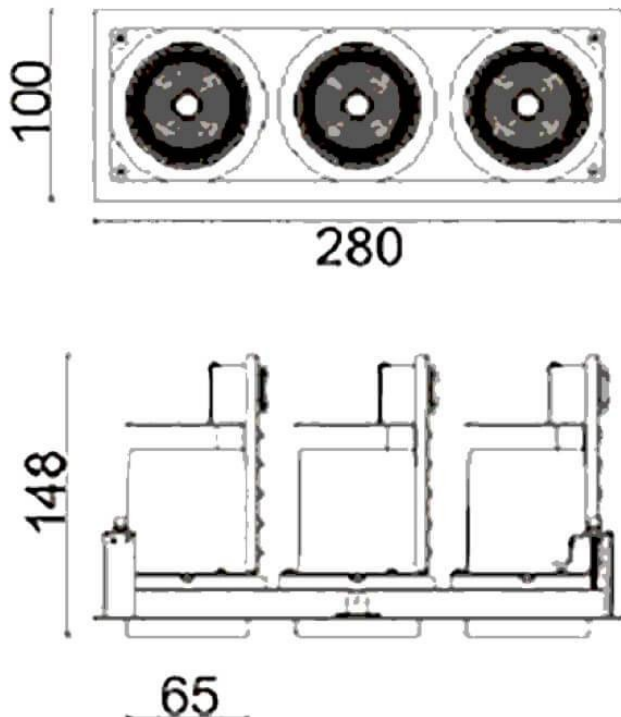

**D-TUBE3**

Lavov Downlights from the family D-TUBE3 ,power 54 W and CRI 80 with an optic 40 degrees made in Die Cast Aluminum finished in Black with a real lumen output of 4200lm and an efficiency of 77,77m/W. DALI driver.

Item code	86.D012.1333.02
Product type	Indoor
Category	Downlights
Family	D-TUBE
Subfamily	D-TUBE3
Pictograms	

**Scheme**

<b>Product</b>	
Real power (W)	54
Real luminous flux (Lm)	4200
Luminous efficiency (Lm/W)	77.77777777777999
Beam angle (°)	40
Life time (h)	50000 h L80B10
IP	20
Electrical class insulation	Clas II
Colour	Black
Control gear included	Yes
Control gear	DALI
Flicker Free	Yes
Light source	LED
Type of LED	COB
Colour temperature (K)	3000
Colour consistency (SDCM)	SDCM<3
CRI	80