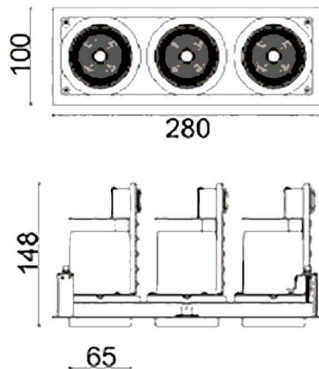

**D-TUBE3**

Lavov Downlights from the family D-TUBE3 ,power 54 W and CRI 80 with an optic 40 degrees made in Die Cast Aluminum finished in Black with a real lumen output of 4200lm and an efficiency of 77,77m/W. DALI driver.

Item code	86.D012.1333.02
Product type	Indoor
Category	Downlights
Family	D-TUBE
Subfamily	D-TUBE3
Pictograms	

Scheme

Product	
Real power (W)	54
Real luminous flux (Lm)	4200
Luminous efficiency (Lm/W)	77.77777777777999
Beam angle (°)	40
Life time (h)	50000 h L80B10
IP	20
Electrical class insulation	Clas II
Colour	Black
Control gear included	Yes
Control gear	DALI
Flicker Free	Yes
Light source	LED
Type of LED	COB
Colour temperature (K)	3000
Colour consistency (SDCM)	SDCM<3
CRI	80