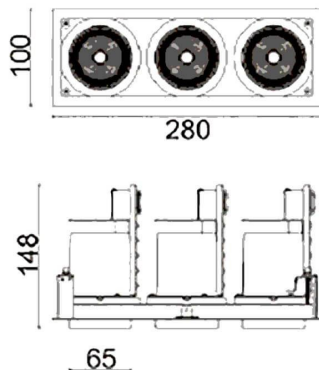

**D-TUBE3**

Lavov Downlights from the family D-TUBE3 ,power 54 W and CRI 80 with an optic 40 degrees made in Die Cast Aluminum finished in Black with a real lumen output of 4200lm and an efficiency of 77,77m/W. DALI driver.

Item code	86.D012.1333.02
Product type	Indoor
Category	Downlights
Family	D-TUBE
Subfamily	D-TUBE3
Pictograms	

Scheme**Product**

Real power (W)	54
Real luminous flux (Lm)	4200
Luminous efficiency (Lm/W)	77.77777777777999
Beam angle (°)	40
Life time (h)	50000 h L80B10
IP	20
Electrical class insulation	Clas II
Colour	Black
Control gear included	Yes
Control gear	DALI
Flicker Free	Yes
Light source	LED
Type of LED	COB
Colour temperature (K)	3000
Colour consistency (SDCM)	SDCM<3
CRI	80