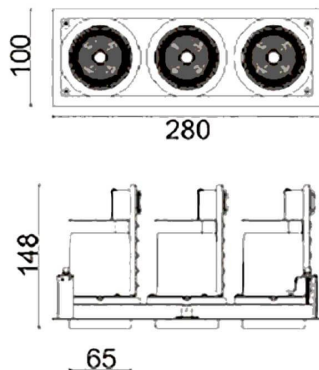

D-TUBE3

Lavov Downlights from the family D-TUBE3 ,power 54 W and CRI 80 with an optic 12 degrees made in Die Cast Aluminum finished in White with a real lumen output of 4290lm and an efficiency of 79,44lm/W. ON/OFF driver.

Item code	86.D012.1411.01
Product type	Indoor
Category	Downlights
Family	D-TUBE
Subfamily	D-TUBE3
Pictograms	

Scheme

Product	
Real power (W)	54
Real luminous flux (Lm)	4290
Luminous efficiency (Lm/W)	79.444444444444002
Beam angle (°)	12
Life time (h)	50000 h L80B10
IP	20
Electrical class insulation	Clas II
Colour	White
Control gear included	Yes
Control gear	ON/OFF
Flicker Free	Yes
Light source	LED
Type of LED	COB
Colour temperature (K)	4000
Colour consistency (SDCM)	SDCM<3
CRI	80