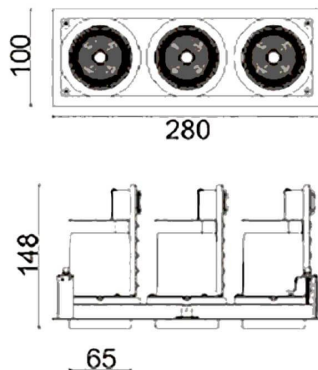

D-TUBE3

Lavov Downlights from the family D-TUBE3 ,power 54 W and CRI 80 with an optic 12 degrees made in Die Cast Aluminum finished in Black with a real lumen output of 4290lm and an efficiency of 79,44lm/W. ON/OFF driver.

Item code	86.D012.1411.02
Product type	Indoor
Category	Downlights
Family	D-TUBE
Subfamily	D-TUBE3
Pictograms	

Scheme

Product	
Real power (W)	54
Real luminous flux (Lm)	4290
Luminous efficiency (Lm/W)	79.444444444444002
Beam angle (°)	12
Life time (h)	50000 h L80B10
IP	20
Electrical class insulation	Clas II
Colour	Black
Control gear included	Yes
Control gear	ON/OFF
Flicker Free	Yes
Light source	LED
Type of LED	COB
Colour temperature (K)	4000
Colour consistency (SDCM)	SDCM<3
CRI	80