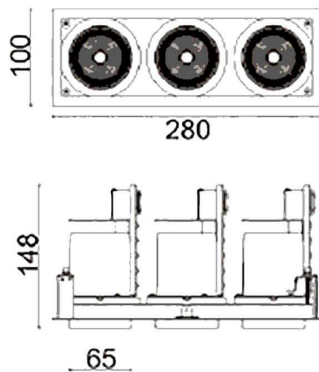

D-TUBE3

Lavov Downlights from the family D-TUBE3 ,power 54 W and CRI 80 with an optic 12 degrees made in Die Cast Aluminum finished in White with a real lumen output of 4290lm and an efficiency of 79,44lm/W. DALI driver.

Item code	86.D012.1413.01
Product type	Indoor
Category	Downlights
Family	D-TUBE
Subfamily	D-TUBE3
Pictograms	

Scheme

Product	
Real power (W)	54
Real luminous flux (Lm)	4290
Luminous efficiency (Lm/W)	79.444444444444002
Beam angle (°)	12
Life time (h)	50000 h L80B10
IP	20
Electrical class insulation	Clas II
Colour	White
Control gear included	Yes
Control gear	DALI
Flicker Free	Yes
Light source	LED
Type of LED	COB
Colour temperature (K)	4000
Colour consistency (SDCM)	SDCM<3
CRI	80