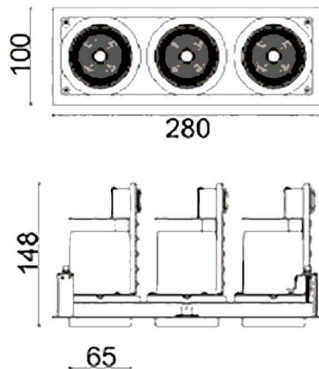

**D-TUBE3**

Lavov Downlights from the family D-TUBE3 ,power 54 W and CRI 80 with an optic 12 degrees made in Die Cast Aluminum finished in Black with a real lumen output of 4290lm and an efficiency of 79,44lm/W. DALI driver.

Item code	86.D012.1413.02
Product type	Indoor
Category	Downlights
Family	D-TUBE
Subfamily	D-TUBE3
Pictograms	

Scheme

Product	
Real power (W)	54
Real luminous flux (Lm)	4290
Luminous efficiency (Lm/W)	79.444444444444002
Beam angle (°)	12
Life time (h)	50000 h L80B10
IP	20
Electrical class insulation	Clas II
Colour	Black
Control gear included	Yes
Control gear	DALI
Flicker Free	Yes
Light source	LED
Type of LED	COB
Colour temperature (K)	4000
Colour consistency (SDCM)	SDCM<3
CRI	80