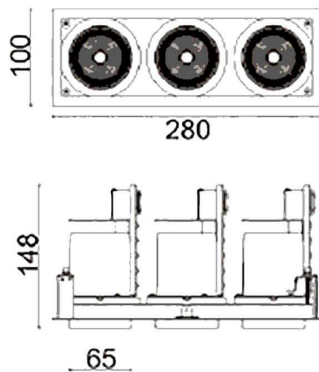

**D-TUBE3**

Lavov Downlights from the family D-TUBE3 ,power 54 W and CRI 80 with an optic 12 degrees made in Die Cast Aluminum finished in Black with a real lumen output of 4290lm and an efficiency of 79,44lm/W. DALI driver.

Item code	86.D012.1413.02
Product type	Indoor
Category	Downlights
Family	D-TUBE
Subfamily	D-TUBE3
Pictograms	

Scheme

Product	
Real power (W)	54
Real luminous flux (Lm)	4290
Luminous efficiency (Lm/W)	79.444444444444002
Beam angle (°)	12
Life time (h)	50000 h L80B10
IP	20
Electrical class insulation	Clas II
Colour	Black
Control gear included	Yes
Control gear	DALI
Flicker Free	Yes
Light source	LED
Type of LED	COB
Colour temperature (K)	4000
Colour consistency (SDCM)	SDCM<3
CRI	80