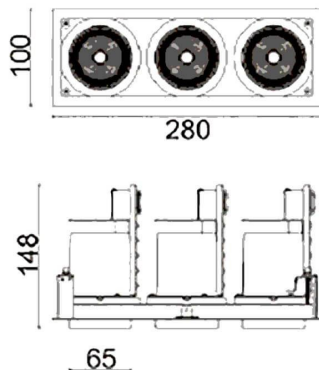

**D-TUBE3**

Lavov Downlights from the family D-TUBE3 ,power 54 W and CRI 80 with an optic 24 degrees made in Die Cast Aluminum finished in White with a real lumen output of 4290lm and an efficiency of 79,44lm/W. ON/OFF driver.

Item code	86.D012.1421.01
Product type	Indoor
Category	Downlights
Family	D-TUBE
Subfamily	D-TUBE3
Pictograms	

Scheme

Product	
Real power (W)	54
Real luminous flux (Lm)	4290
Luminous efficiency (Lm/W)	79.444444444444002
Beam angle (°)	24
Life time (h)	50000 h L80B10
IP	20
Electrical class insulation	Clas II
Colour	White
Control gear included	Yes
Control gear	ON/OFF
Flicker Free	Yes
Light source	LED
Type of LED	COB
Colour temperature (K)	4000
Colour consistency (SDCM)	SDCM<3
CRI	80