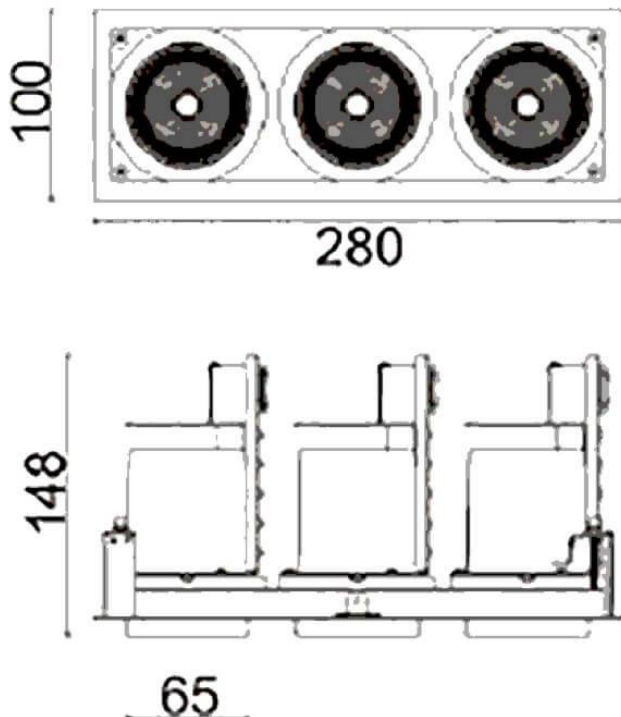

**D-TUBE3**

Lavov Downlights from the family D-TUBE3 ,power 54 W and CRI 80 with an optic 24 degrees made in Die Cast Aluminum finished in White with a real lumen output of 4290lm and an efficiency of 79,44lm/W. ON/OFF driver.

Item code	86.D012.1421.01
Product type	Indoor
Category	Downlights
Family	D-TUBE
Subfamily	D-TUBE3
Pictograms	

Scheme

Product	
Real power (W)	54
Real luminous flux (Lm)	4290
Luminous efficiency (Lm/W)	79.444444444444002
Beam angle (°)	24
Life time (h)	50000 h L80B10
IP	20
Electrical class insulation	Clas II
Colour	White
Control gear included	Yes
Control gear	ON/OFF
Flicker Free	Yes
Light source	LED
Type of LED	COB
Colour temperature (K)	4000
Colour consistency (SDCM)	SDCM<3
CRI	80