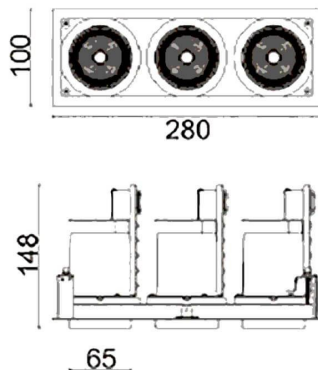

D-TUBE3

Lavov Downlights from the family D-TUBE3 ,power 54 W and CRI 80 with an optic 24 degrees made in Die Cast Aluminum finished in Black with a real lumen output of 4290lm and an efficiency of 79,44lm/W. ON/OFF driver.

Item code	86.D012.1421.02
Product type	Indoor
Category	Downlights
Family	D-TUBE
Subfamily	D-TUBE3
Pictograms	

Scheme

Product

Real power (W)	54
Real luminous flux (Lm)	4290
Luminous efficiency (Lm/W)	79.444444444444002
Beam angle (°)	24
Life time (h)	50000 h L80B10
IP	20
Electrical class insulation	Clas II
Colour	Black
Control gear included	Yes
Control gear	ON/OFF
Flicker Free	Yes
Light source	LED
Type of LED	COB
Colour temperature (K)	4000
Colour consistency (SDCM)	SDCM<3
CRI	80