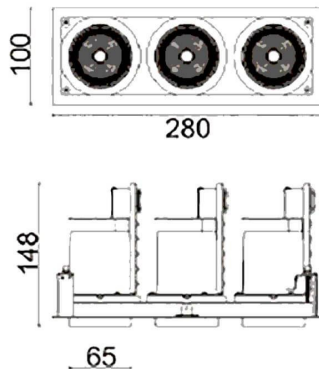

**D-TUBE3**

Lavov Downlights from the family D-TUBE3 ,power 54 W and CRI 80 with an optic 24 degrees made in Die Cast Aluminum finished in White with a real lumen output of 4290lm and an efficiency of 79,44lm/W. DALI driver.

Item code	86.D012.1423.01
Product type	Indoor
Category	Downlights
Family	D-TUBE
Subfamily	D-TUBE3
Pictograms	

Scheme

Product	
Real power (W)	54
Real luminous flux (Lm)	4290
Luminous efficiency (Lm/W)	79.444444444444002
Beam angle (°)	24
Life time (h)	50000 h L80B10
IP	20
Electrical class insulation	Clas II
Colour	White
Control gear included	Yes
Control gear	DALI
Flicker Free	Yes
Light source	LED
Type of LED	COB
Colour temperature (K)	4000
Colour consistency (SDCM)	SDCM<3
CRI	80