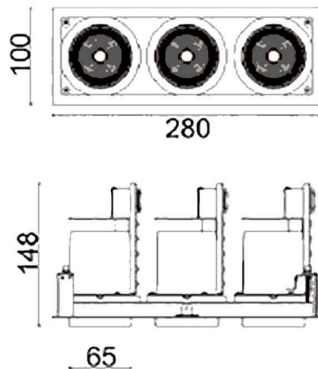

**D-TUBE3**

Lavov Downlights from the family D-TUBE3 ,power 54 W and CRI 80 with an optic 24 degrees made in Die Cast Aluminum finished in White with a real lumen output of 4290lm and an efficiency of 79,44lm/W. DALI driver.

Item code	86.D012.1423.01
Product type	Indoor
Category	Downlights
Family	D-TUBE
Subfamily	D-TUBE3
Pictograms	

Scheme

Product	
Real power (W)	54
Real luminous flux (Lm)	4290
Luminous efficiency (Lm/W)	79.444444444444002
Beam angle (°)	24
Life time (h)	50000 h L80B10
IP	20
Electrical class insulation	Clas II
Colour	White
Control gear included	Yes
Control gear	DALI
Flicker Free	Yes
Light source	LED
Type of LED	COB
Colour temperature (K)	4000
Colour consistency (SDCM)	SDCM<3
CRI	80