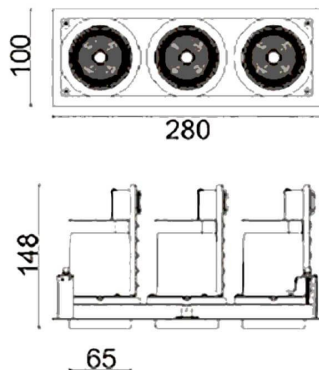

D-TUBE3

Lavov Downlights from the family D-TUBE3 ,power 54 W and CRI 80 with an optic 24 degrees made in Die Cast Aluminum finished in White with a real lumen output of 4290lm and an efficiency of 79,44lm/W. DALI driver.

Item code	86.D012.1423.01
Product type	Indoor
Category	Downlights
Family	D-TUBE
Subfamily	D-TUBE3
Pictograms	

Scheme

Product

Real power (W)	54
Real luminous flux (Lm)	4290
Luminous efficiency (Lm/W)	79.444444444444002
Beam angle (°)	24
Life time (h)	50000 h L80B10
IP	20
Electrical class insulation	Clas II
Colour	White
Control gear included	Yes
Control gear	DALI
Flicker Free	Yes
Light source	LED
Type of LED	COB
Colour temperature (K)	4000
Colour consistency (SDCM)	SDCM<3
CRI	80