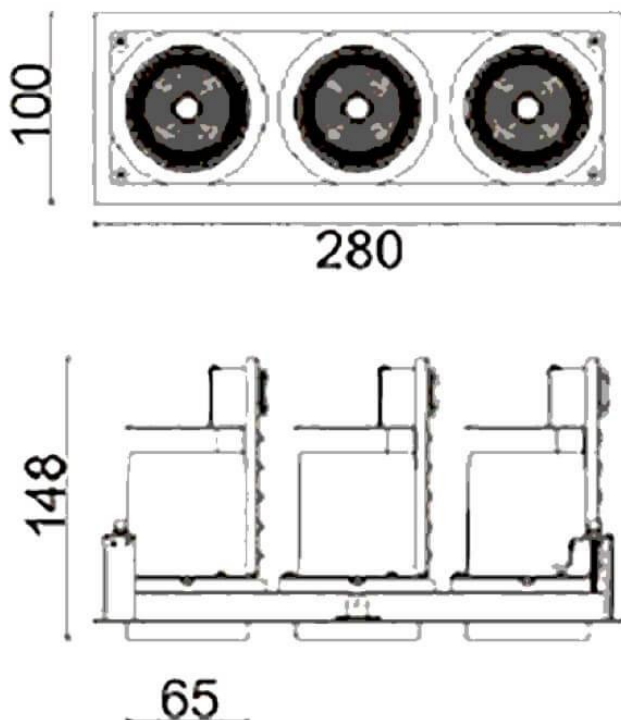

D-TUBE3

Lavov Downlights from the family D-TUBE3 ,power 54 W and CRI 80 with an optic 24 degrees made in Die Cast Aluminum finished in Black with a real lumen output of 4290lm and an efficiency of 79,44lm/W. DALI driver.

Item code	86.D012.1423.02
Product type	Indoor
Category	Downlights
Family	D-TUBE
Subfamily	D-TUBE3
Pictograms	

Scheme

Product	
Real power (W)	54
Real luminous flux (Lm)	4290
Luminous efficiency (Lm/W)	79.444444444444002
Beam angle (°)	24
Life time (h)	50000 h L80B10
IP	20
Electrical class insulation	Clas II
Colour	Black
Control gear included	Yes
Control gear	DALI
Flicker Free	Yes
Light source	LED
Type of LED	COB
Colour temperature (K)	4000
Colour consistency (SDCM)	SDCM<3
CRI	80