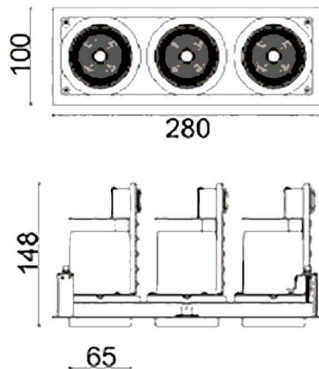

**D-TUBE3**

Lavov Downlights from the family D-TUBE3 ,power 54 W and CRI 80 with an optic 24 degrees made in Die Cast Aluminum finished in Black with a real lumen output of 4290lm and an efficiency of 79,44lm/W. DALI driver.

Item code	86.D012.1423.02
Product type	Indoor
Category	Downlights
Family	D-TUBE
Subfamily	D-TUBE3
Pictograms	

**Scheme**

<b>Product</b>	
Real power (W)	54
Real luminous flux (Lm)	4290
Luminous efficiency (Lm/W)	79.444444444444002
Beam angle (°)	24
Life time (h)	50000 h L80B10
IP	20
Electrical class insulation	Clas II
Colour	Black
Control gear included	Yes
Control gear	DALI
Flicker Free	Yes
Light source	LED
Type of LED	COB
Colour temperature (K)	4000
Colour consistency (SDCM)	SDCM<3
CRI	80