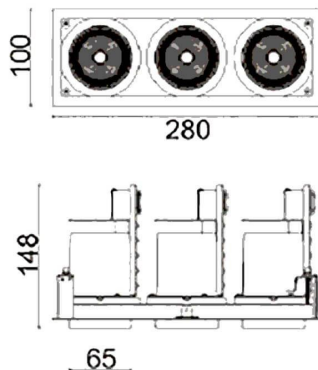

### D-TUBE3

Lavov Downlights from the family D-TUBE3 ,power 54 W and CRI 80 with an optic 24 degrees made in Die Cast Aluminum finished in Black with a real lumen output of 4290lm and an efficiency of 79,44lm/W. DALI driver.

Item code	86.D012.1423.02
Product type	Indoor
Category	Downlights
Family	D-TUBE
Subfamily	D-TUBE3
Pictograms	

### Product

Real power (W)	54
Real luminous flux (Lm)	4290
Luminous efficiency (Lm/W)	79.444444444444002
Beam angle (°)	24
Life time (h)	50000 h L80B10
IP	20
Electrical class insulation	Clas II
Colour	Black
Control gear included	Yes
Control gear	DALI
Flicker Free	Yes
Light source	LED
Type of LED	COB
Colour temperature (K)	4000
Colour consistency (SDCM)	SDCM<3
CRI	80