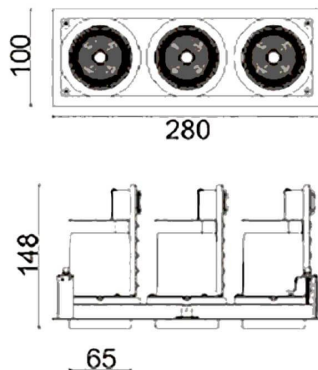

### D-TUBE3

Lavov Downlights from the family D-TUBE3 ,power 54 W and CRI 80 with an optic 40 degrees made in Die Cast Aluminum finished in White with a real lumen output of 4290lm and an efficiency of 79,44lm/W. ON/OFF driver.

Item code	86.D012.1431.01
Product type	Indoor
Category	Downlights
Family	D-TUBE
Subfamily	D-TUBE3
Pictograms	

### Scheme

Product	
Real power (W)	54
Real luminous flux (Lm)	4290
Luminous efficiency (Lm/W)	79.444444444444002
Beam angle (°)	40
Life time (h)	50000 h L80B10
IP	20
Electrical class insulation	Clas II
Colour	White
Control gear included	Yes
Control gear	ON/OFF
Flicker Free	Yes
Light source	LED
Type of LED	COB
Colour temperature (K)	4000
Colour consistency (SDCM)	SDCM<3
CRI	80