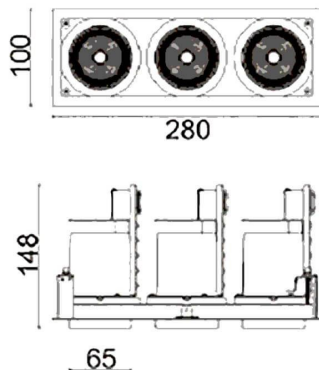

D-TUBE3

Lavov Downlights from the family D-TUBE3 ,power 54 W and CRI 80 with an optic 40 degrees made in Die Cast Aluminum finished in Black with a real lumen output of 4290lm and an efficiency of 79,44lm/W. ON/OFF driver.

Item code	86.D012.1431.02
Product type	Indoor
Category	Downlights
Family	D-TUBE
Subfamily	D-TUBE3
Pictograms	

Scheme

Product

Real power (W)	54
Real luminous flux (Lm)	4290
Luminous efficiency (Lm/W)	79.444444444444002
Beam angle (°)	40
Life time (h)	50000 h L80B10
IP	20
Electrical class insulation	Clas II
Colour	Black
Control gear included	Yes
Control gear	ON/OFF
Flicker Free	Yes
Light source	LED
Type of LED	COB
Colour temperature (K)	4000
Colour consistency (SDCM)	SDCM<3
CRI	80