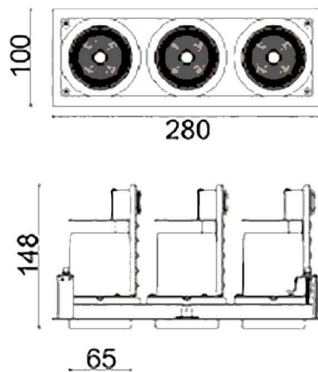

D-TUBE3

Lavov Downlights from the family D-TUBE3 ,power 54 W and CRI 80 with an optic 40 degrees made in Die Cast Aluminum finished in White with a real lumen output of 4290lm and an efficiency of 79,44lm/W. DALI driver.

Item code	86.D012.1433.01
Product type	Indoor
Category	Downlights
Family	D-TUBE
Subfamily	D-TUBE3
Pictograms	

Scheme

Product	
Real power (W)	54
Real luminous flux (Lm)	4290
Luminous efficiency (Lm/W)	79.444444444444002
Beam angle (°)	40
Life time (h)	50000 h L80B10
IP	20
Electrical class insulation	Clas II
Colour	White
Control gear included	Yes
Control gear	DALI
Flicker Free	Yes
Light source	LED
Type of LED	COB
Colour temperature (K)	4000
Colour consistency (SDCM)	SDCM<3
CRI	80