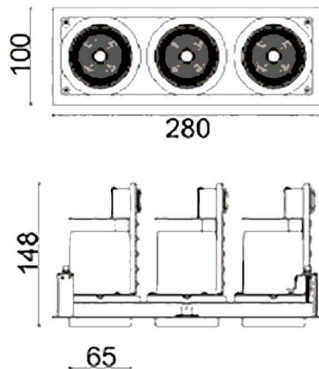

**D-TUBE3**

Lavov Downlights from the family D-TUBE3 ,power 54 W and CRI 80 with an optic 40 degrees made in Die Cast Aluminum finished in White with a real lumen output of 4290lm and an efficiency of 79,44lm/W. DALI driver.

Item code	86.D012.1433.01
Product type	Indoor
Category	Downlights
Family	D-TUBE
Subfamily	D-TUBE3
Pictograms	

Scheme

Product	
Real power (W)	54
Real luminous flux (Lm)	4290
Luminous efficiency (Lm/W)	79.444444444444002
Beam angle (°)	40
Life time (h)	50000 h L80B10
IP	20
Electrical class insulation	Clas II
Colour	White
Control gear included	Yes
Control gear	DALI
Flicker Free	Yes
Light source	LED
Type of LED	COB
Colour temperature (K)	4000
Colour consistency (SDCM)	SDCM<3
CRI	80