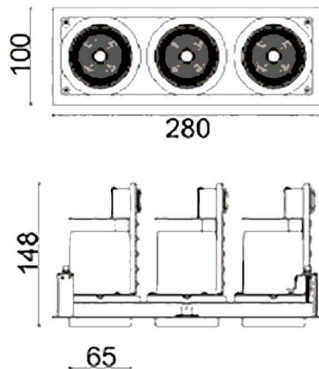

**D-TUBE3**

Lavov Downlights from the family D-TUBE3 ,power 54 W and CRI 80 with an optic 40 degrees made in Die Cast Aluminum finished in Black with a real lumen output of 4290lm and an efficiency of 79,44lm/W. DALI driver.

Item code	86.D012.1433.02
Product type	Indoor
Category	Downlights
Family	D-TUBE
Subfamily	D-TUBE3
Pictograms	

**Scheme**

<b>Product</b>	
Real power (W)	54
Real luminous flux (Lm)	4290
Luminous efficiency (Lm/W)	79.444444444444002
Beam angle (°)	40
Life time (h)	50000 h L80B10
IP	20
Electrical class insulation	Clas II
Colour	Black
Control gear included	Yes
Control gear	DALI
Flicker Free	Yes
Light source	LED
Type of LED	COB
Colour temperature (K)	4000
Colour consistency (SDCM)	SDCM<3
CRI	80