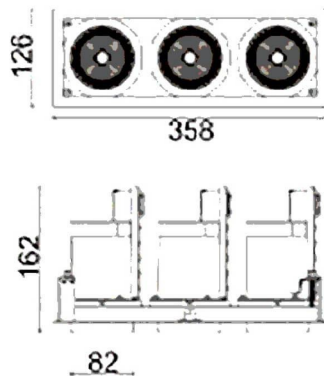

D-TUBE3

Lavov Downlights from the family D-TUBE3 ,power 90 W and CRI 80 with an optic 12 degrees made in Die Cast Aluminum finished in White with a real lumen output of 7290lm and an efficiency of 81lm/W. ON/OFF driver.

Item code	86.D012.2311.01
Product type	Indoor
Category	Downlights
Family	D-TUBE
Subfamily	D-TUBE3
Pictograms	

Scheme

Product	
Real power (W)	90
Real luminous flux (Lm)	7290
Luminous efficiency (Lm/W)	81
Beam angle (°)	12
Life time (h)	50000 h L80B10
IP	20
Electrical class insulation	Clas II
Colour	White
Control gear included	Yes
Control gear	ON/OFF
Flicker Free	Yes
Light source	LED
Type of LED	COB
Colour temperature (K)	3000
Colour consistency (SDCM)	SDCM<3
CRI	80