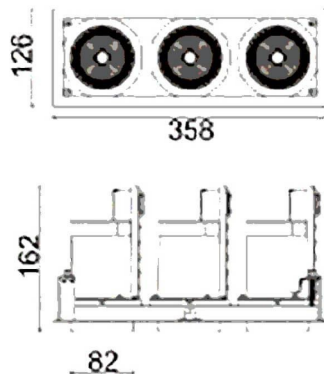

**D-TUBE3**

Lavov Downlights from the family D-TUBE3 ,power 90 W and CRI 80 with an optic 12 degrees made in Die Cast Aluminum finished in Black with a real lumen output of 7290lm and an efficiency of 81lm/W. ON/OFF driver.

Item code	86.D012.2311.02
Product type	Indoor
Category	Downlights
Family	D-TUBE
Subfamily	D-TUBE3
Pictograms	

Scheme

Product	
Real power (W)	90
Real luminous flux (Lm)	7290
Luminous efficiency (Lm/W)	81
Beam angle (°)	12
Life time (h)	50000 h L80B10
IP	20
Electrical class insulation	Clas II
Colour	Black
Control gear included	Yes
Control gear	ON/OFF
Flicker Free	Yes
Light source	LED
Type of LED	COB
Colour temperature (K)	3000
Colour consistency (SDCM)	SDCM<3
CRI	80