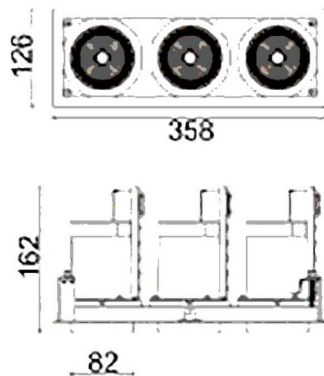

D-TUBE3

Lavov Downlights from the family D-TUBE3 ,power 90 W and CRI 80 with an optic 12 degrees made in Die Cast Aluminum finished in Black with a real lumen output of 7290lm and an efficiency of 81lm/W. ON/OFF driver.

Item code	86.D012.2311.02
Product type	Indoor
Category	Downlights
Family	D-TUBE
Subfamily	D-TUBE3
Pictograms	

Scheme

Product	
Real power (W)	90
Real luminous flux (Lm)	7290
Luminous efficiency (Lm/W)	81
Beam angle (°)	12
Life time (h)	50000 h L80B10
IP	20
Electrical class insulation	Clas II
Colour	Black
Control gear included	Yes
Control gear	ON/OFF
Flicker Free	Yes
Light source	LED
Type of LED	COB
Colour temperature (K)	3000
Colour consistency (SDCM)	SDCM<3
CRI	80