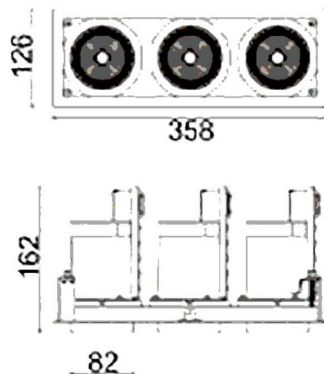

D-TUBE3

Lavov Downlights from the family D-TUBE3 ,power 90 W and CRI 80 with an optic 12 degrees made in Die Cast Aluminum finished in White with a real lumen output of 7290lm and an efficiency of 81lm/W. DALI driver.

Item code	86.D012.2313.01
Product type	Indoor
Category	Downlights
Family	D-TUBE
Subfamily	D-TUBE3
Pictograms	

Scheme

Product	
Real power (W)	90
Real luminous flux (Lm)	7290
Luminous efficiency (Lm/W)	81
Beam angle (°)	12
Life time (h)	50000 h L80B10
IP	20
Electrical class insulation	Clas II
Colour	White
Control gear included	Yes
Control gear	DALI
Flicker Free	Yes
Light source	LED
Type of LED	COB
Colour temperature (K)	3000
Colour consistency (SDCM)	SDCM<3
CRI	80