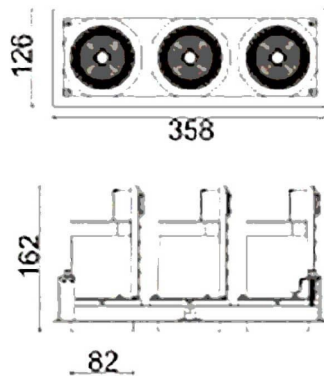

**D-TUBE3**

Lavov Downlights from the family D-TUBE3 ,power 90 W and CRI 80 with an optic 12 degrees made in Die Cast Aluminum finished in White with a real lumen output of 7290lm and an efficiency of 81lm/W. DALI driver.

Item code	86.D012.2313.01
Product type	Indoor
Category	Downlights
Family	D-TUBE
Subfamily	D-TUBE3
Pictograms	

Scheme

Product	
Real power (W)	90
Real luminous flux (Lm)	7290
Luminous efficiency (Lm/W)	81
Beam angle (°)	12
Life time (h)	50000 h L80B10
IP	20
Electrical class insulation	Clas II
Colour	White
Control gear included	Yes
Control gear	DALI
Flicker Free	Yes
Light source	LED
Type of LED	COB
Colour temperature (K)	3000
Colour consistency (SDCM)	SDCM<3
CRI	80