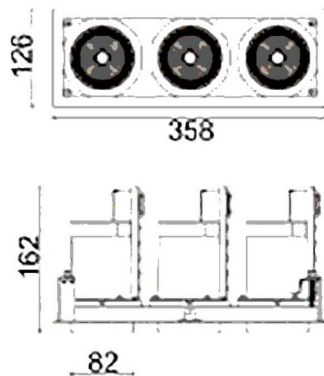

D-TUBE3

Lavov Downlights from the family D-TUBE3 ,power 90 W and CRI 80 with an optic 24 degrees made in Die Cast Aluminum finished in White with a real lumen output of 7290lm and an efficiency of 81lm/W. ON/OFF driver.

Item code	86.D012.2321.01
Product type	Indoor
Category	Downlights
Family	D-TUBE
Subfamily	D-TUBE3
Pictograms	

Scheme

Product	
Real power (W)	90
Real luminous flux (Lm)	7290
Luminous efficiency (Lm/W)	81
Beam angle (°)	24
Life time (h)	50000 h L80B10
IP	20
Electrical class insulation	Clas II
Colour	White
Control gear included	Yes
Control gear	ON/OFF
Flicker Free	Yes
Light source	LED
Type of LED	COB
Colour temperature (K)	3000
Colour consistency (SDCM)	SDCM<3
CRI	80