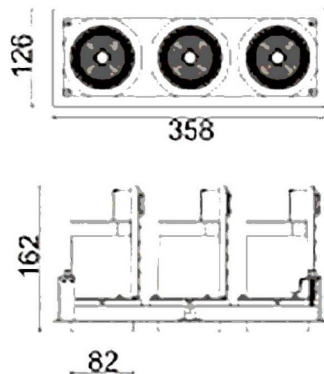

**D-TUBE3**

Lavov Downlights from the family D-TUBE3 ,power 90 W and CRI 80 with an optic 24 degrees made in Die Cast Aluminum finished in White with a real lumen output of 7290lm and an efficiency of 81lm/W. ON/OFF driver.

Item code	86.D012.2321.01
Product type	Indoor
Category	Downlights
Family	D-TUBE
Subfamily	D-TUBE3
Pictograms	

Scheme

Product	
Real power (W)	90
Real luminous flux (Lm)	7290
Luminous efficiency (Lm/W)	81
Beam angle (°)	24
Life time (h)	50000 h L80B10
IP	20
Electrical class insulation	Clas II
Colour	White
Control gear included	Yes
Control gear	ON/OFF
Flicker Free	Yes
Light source	LED
Type of LED	COB
Colour temperature (K)	3000
Colour consistency (SDCM)	SDCM<3
CRI	80