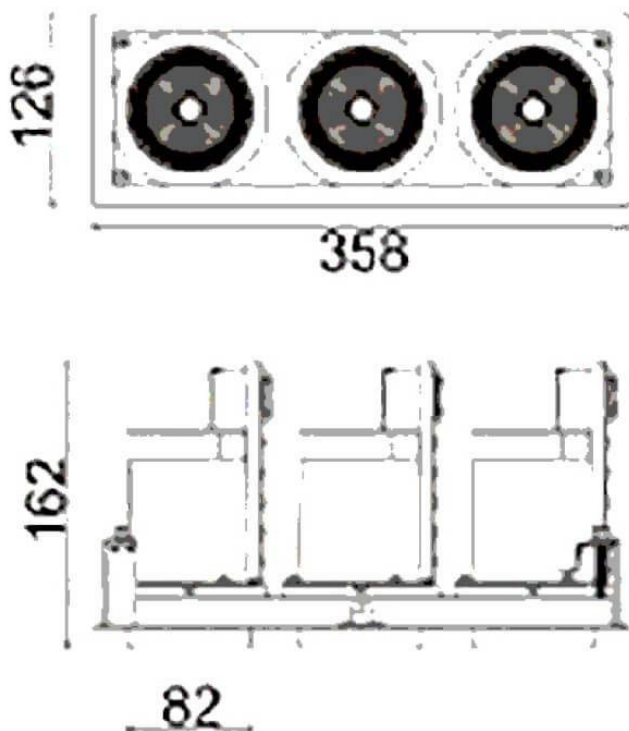

### D-TUBE3

Lavov Downlights from the family D-TUBE3 ,power 90 W and CRI 80 with an optic 24 degrees made in Die Cast Aluminum finished in Black with a real lumen output of 7290lm and an efficiency of 81lm/W. ON/OFF driver.

Item code	86.D012.2321.02
Product type	Indoor
Category	Downlights
Family	D-TUBE
Subfamily	D-TUBE3
Pictograms	

### Scheme

Product	
Real power (W)	90
Real luminous flux (Lm)	7290
Luminous efficiency (Lm/W)	81
Beam angle (°)	24
Life time (h)	50000 h L80B10
IP	20
Electrical class insulation	Clas II
Colour	Black
Control gear included	Yes
Control gear	ON/OFF
Flicker Free	Yes
Light source	LED
Type of LED	COB
Colour temperature (K)	3000
Colour consistency (SDCM)	SDCM<3
CRI	80