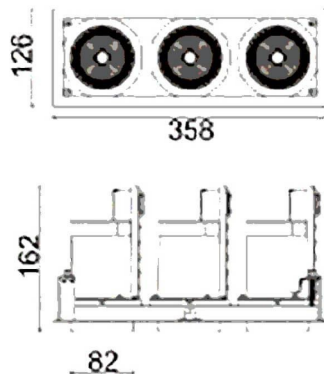

**D-TUBE3**

Lavov Downlights from the family D-TUBE3 ,power 90 W and CRI 80 with an optic 24 degrees made in Die Cast Aluminum finished in Black with a real lumen output of 7290lm and an efficiency of 81lm/W. ON/OFF driver.

Item code	86.D012.2321.02
Product type	Indoor
Category	Downlights
Family	D-TUBE
Subfamily	D-TUBE3
Pictograms	

Scheme

Product	
Real power (W)	90
Real luminous flux (Lm)	7290
Luminous efficiency (Lm/W)	81
Beam angle (°)	24
Life time (h)	50000 h L80B10
IP	20
Electrical class insulation	Clas II
Colour	Black
Control gear included	Yes
Control gear	ON/OFF
Flicker Free	Yes
Light source	LED
Type of LED	COB
Colour temperature (K)	3000
Colour consistency (SDCM)	SDCM<3
CRI	80