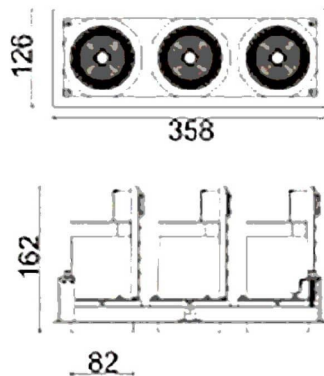

### D-TUBE3

Lavov Downlights from the family D-TUBE3 ,power 90 W and CRI 80 with an optic 24 degrees made in Die Cast Aluminum finished in Black with a real lumen output of 7290lm and an efficiency of 81lm/W. ON/OFF driver.

Item code	86.D012.2321.02
Product type	Indoor
Category	Downlights
Family	D-TUBE
Subfamily	D-TUBE3
Pictograms	

### Scheme

Product	
Real power (W)	90
Real luminous flux (Lm)	7290
Luminous efficiency (Lm/W)	81
Beam angle (°)	24
Life time (h)	50000 h L80B10
IP	20
Electrical class insulation	Clas II
Colour	Black
Control gear included	Yes
Control gear	ON/OFF
Flicker Free	Yes
Light source	LED
Type of LED	COB
Colour temperature (K)	3000
Colour consistency (SDCM)	SDCM<3
CRI	80