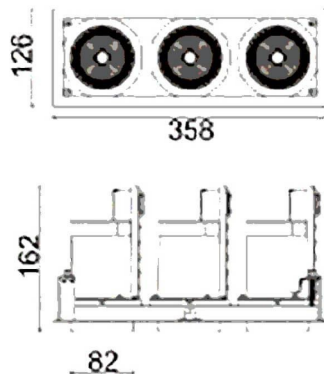

**D-TUBE3**

Lavov Downlights from the family D-TUBE3 ,power 90 W and CRI 80 with an optic 40 degrees made in Die Cast Aluminum finished in White with a real lumen output of 7290lm and an efficiency of 81lm/W. ON/OFF driver.

Item code	86.D012.2331.01
Product type	Indoor
Category	Downlights
Family	D-TUBE
Subfamily	D-TUBE3
Pictograms	

Scheme

Product	
Real power (W)	90
Real luminous flux (Lm)	7290
Luminous efficiency (Lm/W)	81
Beam angle (°)	40
Life time (h)	50000 h L80B10
IP	20
Electrical class insulation	Clas II
Colour	White
Control gear included	Yes
Control gear	ON/OFF
Flicker Free	Yes
Light source	LED
Type of LED	COB
Colour temperature (K)	3000
Colour consistency (SDCM)	SDCM<3
CRI	80