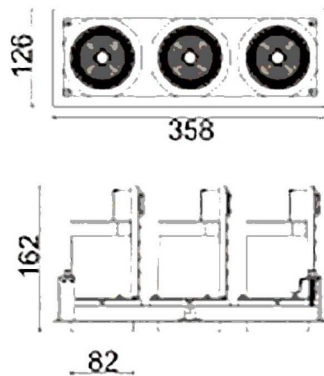

**D-TUBE3**

Lavov Downlights from the family D-TUBE3 ,power 90 W and CRI 80 with an optic 40 degrees made in Die Cast Aluminum finished in White with a real lumen output of 7290lm and an efficiency of 81lm/W. ON/OFF driver.

Item code	86.D012.2331.01
Product type	Indoor
Category	Downlights
Family	D-TUBE
Subfamily	D-TUBE3
Pictograms	

Scheme

Product	
Real power (W)	90
Real luminous flux (Lm)	7290
Luminous efficiency (Lm/W)	81
Beam angle (°)	40
Life time (h)	50000 h L80B10
IP	20
Electrical class insulation	Clas II
Colour	White
Control gear included	Yes
Control gear	ON/OFF
Flicker Free	Yes
Light source	LED
Type of LED	COB
Colour temperature (K)	3000
Colour consistency (SDCM)	SDCM<3
CRI	80