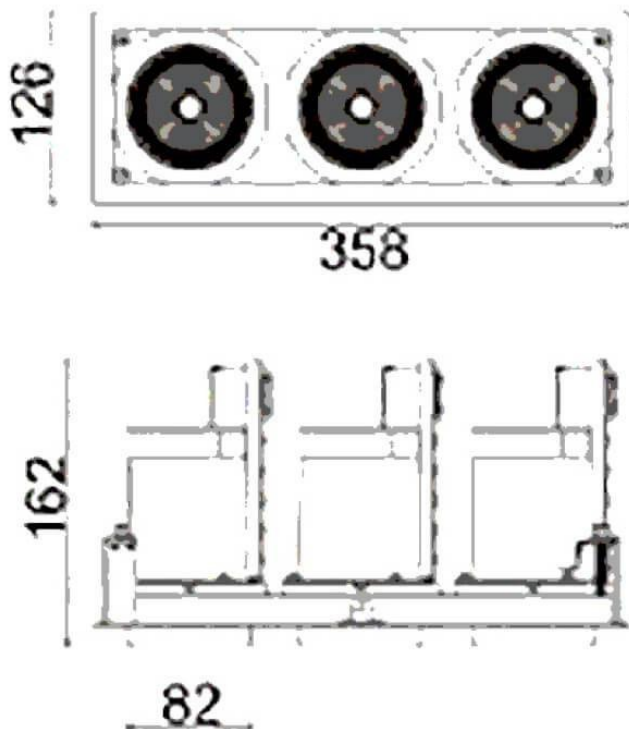

D-TUBE3

Lavov Downlights from the family D-TUBE3 ,power 90 W and CRI 80 with an optic 40 degrees made in Die Cast Aluminum finished in White with a real lumen output of 7290lm and an efficiency of 81lm/W. ON/OFF driver.

Item code	86.D012.2331.01
Product type	Indoor
Category	Downlights
Family	D-TUBE
Subfamily	D-TUBE3
Pictograms	

Scheme

Product	
Real power (W)	90
Real luminous flux (Lm)	7290
Luminous efficiency (Lm/W)	81
Beam angle (°)	40
Life time (h)	50000 h L80B10
IP	20
Electrical class insulation	Clas II
Colour	White
Control gear included	Yes
Control gear	ON/OFF
Flicker Free	Yes
Light source	LED
Type of LED	COB
Colour temperature (K)	3000
Colour consistency (SDCM)	SDCM<3
CRI	80