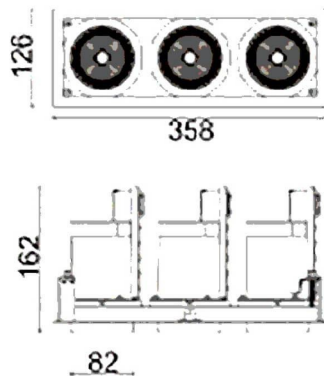

D-TUBE3

Lavov Downlights from the family D-TUBE3 ,power 90 W and CRI 80 with an optic 40 degrees made in Die Cast Aluminum finished in White with a real lumen output of 7290lm and an efficiency of 81lm/W. ON/OFF driver.

Item code	86.D012.2331.01
Product type	Indoor
Category	Downlights
Family	D-TUBE
Subfamily	D-TUBE3
Pictograms	

Scheme

Product	
Real power (W)	90
Real luminous flux (Lm)	7290
Luminous efficiency (Lm/W)	81
Beam angle (°)	40
Life time (h)	50000 h L80B10
IP	20
Electrical class insulation	Clas II
Colour	White
Control gear included	Yes
Control gear	ON/OFF
Flicker Free	Yes
Light source	LED
Type of LED	COB
Colour temperature (K)	3000
Colour consistency (SDCM)	SDCM<3
CRI	80