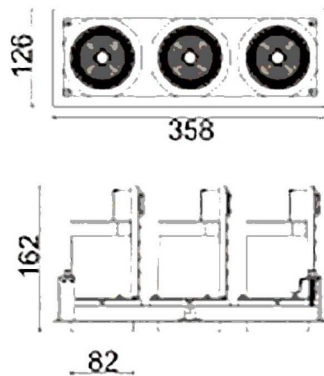

**D-TUBE3**

Lavov Downlights from the family D-TUBE3 ,power 90 W and CRI 80 with an optic 40 degrees made in Die Cast Aluminum finished in Black with a real lumen output of 7290lm and an efficiency of 81lm/W. ON/OFF driver.

Item code	86.D012.2331.02
Product type	Indoor
Category	Downlights
Family	D-TUBE
Subfamily	D-TUBE3
Pictograms	

Scheme

Product	
Real power (W)	90
Real luminous flux (Lm)	7290
Luminous efficiency (Lm/W)	81
Beam angle (°)	40
Life time (h)	50000 h L80B10
IP	20
Electrical class insulation	Clas II
Colour	Black
Control gear included	Yes
Control gear	ON/OFF
Flicker Free	Yes
Light source	LED
Type of LED	COB
Colour temperature (K)	3000
Colour consistency (SDCM)	SDCM<3
CRI	80