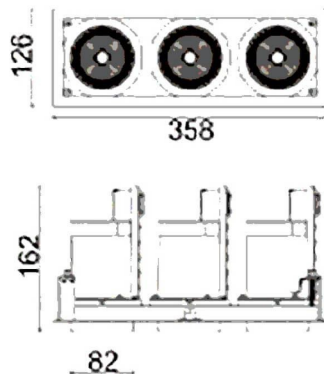

**D-TUBE3**

Lavov Downlights from the family D-TUBE3 ,power 90 W and CRI 80 with an optic 40 degrees made in Die Cast Aluminum finished in Black with a real lumen output of 7290lm and an efficiency of 81lm/W. ON/OFF driver.

Item code	86.D012.2331.02
Product type	Indoor
Category	Downlights
Family	D-TUBE
Subfamily	D-TUBE3
Pictograms	

**Scheme**

<b>Product</b>	
Real power (W)	90
Real luminous flux (Lm)	7290
Luminous efficiency (Lm/W)	81
Beam angle (°)	40
Life time (h)	50000 h L80B10
IP	20
Electrical class insulation	Clas II
Colour	Black
Control gear included	Yes
Control gear	ON/OFF
Flicker Free	Yes
Light source	LED
Type of LED	COB
Colour temperature (K)	3000
Colour consistency (SDCM)	SDCM<3
CRI	80