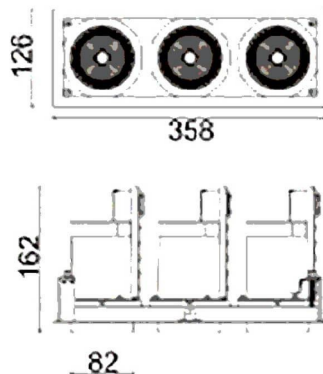

D-TUBE3

Lavov Downlights from the family D-TUBE3 ,power 90 W and CRI 80 with an optic 40 degrees made in Die Cast Aluminum finished in Black with a real lumen output of 7290lm and an efficiency of 81lm/W. ON/OFF driver.

Item code	86.D012.2331.02
Product type	Indoor
Category	Downlights
Family	D-TUBE
Subfamily	D-TUBE3
Pictograms	

Scheme

Product	
Real power (W)	90
Real luminous flux (Lm)	7290
Luminous efficiency (Lm/W)	81
Beam angle (°)	40
Life time (h)	50000 h L80B10
IP	20
Electrical class insulation	Clas II
Colour	Black
Control gear included	Yes
Control gear	ON/OFF
Flicker Free	Yes
Light source	LED
Type of LED	COB
Colour temperature (K)	3000
Colour consistency (SDCM)	SDCM<3
CRI	80