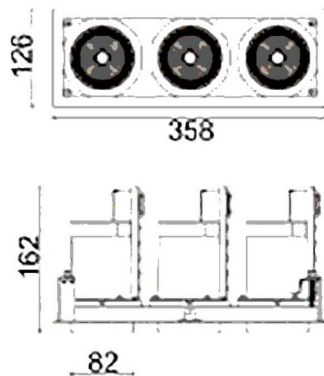

D-TUBE3

Lavov Downlights from the family D-TUBE3 ,power 90 W and CRI 80 with an optic 40 degrees made in Die Cast Aluminum finished in White with a real lumen output of 7290lm and an efficiency of 81lm/W. DALI driver.

Item code	86.D012.2333.01
Product type	Indoor
Category	Downlights
Family	D-TUBE
Subfamily	D-TUBE3
Pictograms	

Scheme

Product	
Real power (W)	90
Real luminous flux (Lm)	7290
Luminous efficiency (Lm/W)	81
Beam angle (°)	40
Life time (h)	50000 h L80B10
IP	20
Electrical class insulation	Clas II
Colour	White
Control gear included	Yes
Control gear	DALI
Flicker Free	Yes
Light source	LED
Type of LED	COB
Colour temperature (K)	3000
Colour consistency (SDCM)	SDCM<3
CRI	80