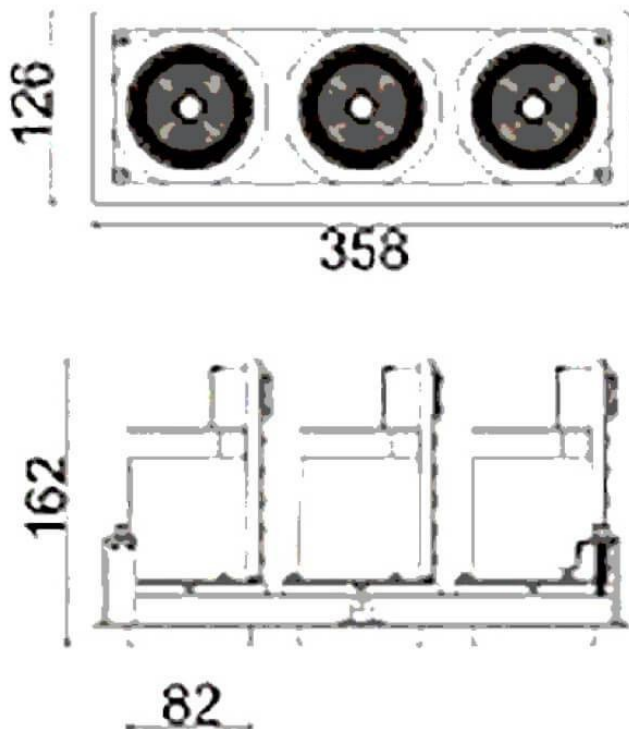

**D-TUBE3**

Lavov Downlights from the family D-TUBE3 ,power 90 W and CRI 80 with an optic 40 degrees made in Die Cast Aluminum finished in White with a real lumen output of 7290lm and an efficiency of 81lm/W. DALI driver.

Item code	86.D012.2333.01
Product type	Indoor
Category	Downlights
Family	D-TUBE
Subfamily	D-TUBE3
Pictograms	

Scheme

Product	
Real power (W)	90
Real luminous flux (Lm)	7290
Luminous efficiency (Lm/W)	81
Beam angle (°)	40
Life time (h)	50000 h L80B10
IP	20
Electrical class insulation	Clas II
Colour	White
Control gear included	Yes
Control gear	DALI
Flicker Free	Yes
Light source	LED
Type of LED	COB
Colour temperature (K)	3000
Colour consistency (SDCM)	SDCM<3
CRI	80