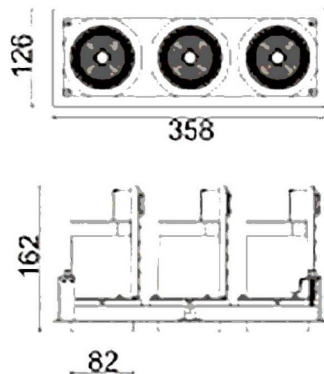

**D-TUBE3**

Lavov Downlights from the family D-TUBE3 ,power 90 W and CRI 80 with an optic 40 degrees made in Die Cast Aluminum finished in Black with a real lumen output of 7290lm and an efficiency of 81lm/W. DALI driver.

Item code	86.D012.2333.02
Product type	Indoor
Category	Downlights
Family	D-TUBE
Subfamily	D-TUBE3
Pictograms	

Scheme

Product	
Real power (W)	90
Real luminous flux (Lm)	7290
Luminous efficiency (Lm/W)	81
Beam angle (°)	40
Life time (h)	50000 h L80B10
IP	20
Electrical class insulation	Clas II
Colour	Black
Control gear included	Yes
Control gear	DALI
Flicker Free	Yes
Light source	LED
Type of LED	COB
Colour temperature (K)	3000
Colour consistency (SDCM)	SDCM<3
CRI	80