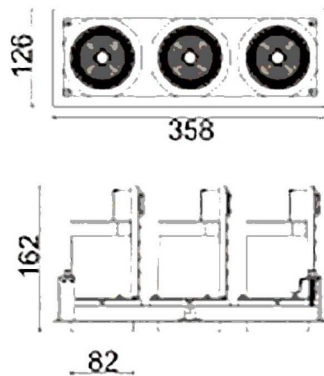

**D-TUBE3**

Lavov Downlights from the family D-TUBE3 ,power 90 W and CRI 80 with an optic 40 degrees made in Die Cast Aluminum finished in Black with a real lumen output of 7290lm and an efficiency of 81lm/W. DALI driver.

Item code	86.D012.2333.02
Product type	Indoor
Category	Downlights
Family	D-TUBE
Subfamily	D-TUBE3
Pictograms	

Scheme

Product	
Real power (W)	90
Real luminous flux (Lm)	7290
Luminous efficiency (Lm/W)	81
Beam angle (°)	40
Life time (h)	50000 h L80B10
IP	20
Electrical class insulation	Clas II
Colour	Black
Control gear included	Yes
Control gear	DALI
Flicker Free	Yes
Light source	LED
Type of LED	COB
Colour temperature (K)	3000
Colour consistency (SDCM)	SDCM<3
CRI	80