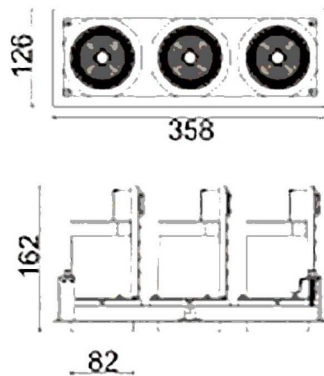

D-TUBE3

Lavov Downlights from the family D-TUBE3 ,power 90 W and CRI 80 with an optic 12 degrees made in Die Cast Aluminum finished in White with a real lumen output of 7410lm and an efficiency of 82,33lm/W. ON/OFF driver.

Item code	86.D012.2411.01
Product type	Indoor
Category	Downlights
Family	D-TUBE
Subfamily	D-TUBE3
Pictograms	

Scheme

Product	
Real power (W)	90
Real luminous flux (Lm)	7410
Luminous efficiency (Lm/W)	82.333333333333002
Beam angle (°)	12
Life time (h)	50000 h L80B10
IP	20
Electrical class insulation	Clas II
Colour	White
Control gear included	Yes
Control gear	ON/OFF
Flicker Free	Yes
Light source	LED
Type of LED	COB
Colour temperature (K)	4000
Colour consistency (SDCM)	SDCM<3
CRI	80