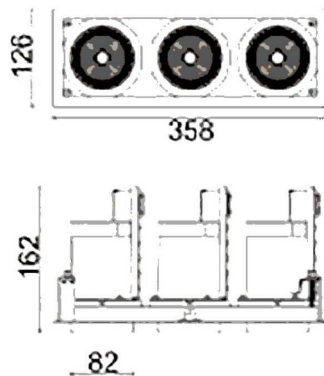

### D-TUBE3

Lavov Downlights from the family D-TUBE3 ,power 90 W and CRI 80 with an optic 12 degrees made in Die Cast Aluminum finished in White with a real lumen output of 7410lm and an efficiency of 82,33lm/W. ON/OFF driver.

Item code	86.D012.2411.01
Product type	Indoor
Category	Downlights
Family	D-TUBE
Subfamily	D-TUBE3
Pictograms	

### Scheme

Product	
Real power (W)	90
Real luminous flux (Lm)	7410
Luminous efficiency (Lm/W)	82.333333333333002
Beam angle (°)	12
Life time (h)	50000 h L80B10
IP	20
Electrical class insulation	Clas II
Colour	White
Control gear included	Yes
Control gear	ON/OFF
Flicker Free	Yes
Light source	LED
Type of LED	COB
Colour temperature (K)	4000
Colour consistency (SDCM)	SDCM<3
CRI	80