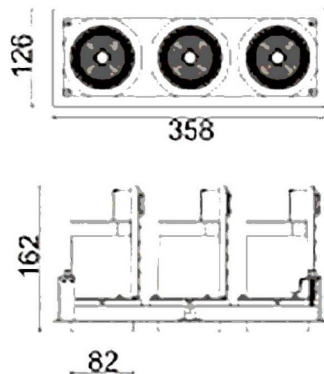

**D-TUBE3**

Lavov Downlights from the family D-TUBE3 ,power 90 W and CRI 80 with an optic 12 degrees made in Die Cast Aluminum finished in White with a real lumen output of 7410lm and an efficiency of 82,33lm/W. ON/OFF driver.

Item code	86.D012.2411.01
Product type	Indoor
Category	Downlights
Family	D-TUBE
Subfamily	D-TUBE3
Pictograms	

Scheme

Product	
Real power (W)	90
Real luminous flux (Lm)	7410
Luminous efficiency (Lm/W)	82.333333333333002
Beam angle (°)	12
Life time (h)	50000 h L80B10
IP	20
Electrical class insulation	Clas II
Colour	White
Control gear included	Yes
Control gear	ON/OFF
Flicker Free	Yes
Light source	LED
Type of LED	COB
Colour temperature (K)	4000
Colour consistency (SDCM)	SDCM<3
CRI	80