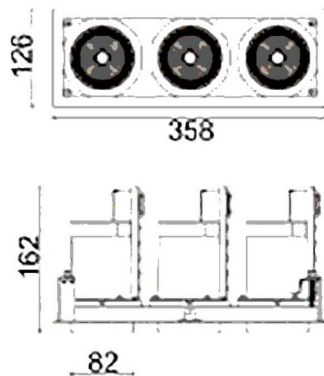

### D-TUBE3

Lavov Downlights from the family D-TUBE3 ,power 90 W and CRI 80 with an optic 12 degrees made in Die Cast Aluminum finished in Black with a real lumen output of 7410lm and an efficiency of 82,33lm/W. ON/OFF driver.

Item code	86.D012.2411.02
Product type	Indoor
Category	Downlights
Family	D-TUBE
Subfamily	D-TUBE3
Pictograms	

### Scheme

Product	
Real power (W)	90
Real luminous flux (Lm)	7410
Luminous efficiency (Lm/W)	82.333333333333002
Beam angle (°)	12
Life time (h)	50000 h L80B10
IP	20
Electrical class insulation	Clas II
Colour	Black
Control gear included	Yes
Control gear	ON/OFF
Flicker Free	Yes
Light source	LED
Type of LED	COB
Colour temperature (K)	4000
Colour consistency (SDCM)	SDCM<3
CRI	80