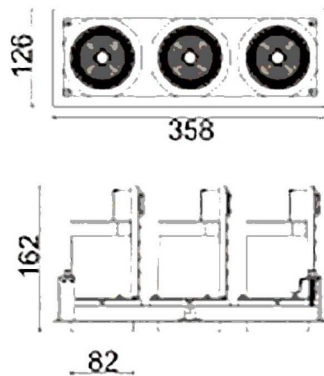

**D-TUBE3**

Lavov Downlights from the family D-TUBE3 ,power 90 W and CRI 80 with an optic 12 degrees made in Die Cast Aluminum finished in Black with a real lumen output of 7410lm and an efficiency of 82,33lm/W. ON/OFF driver.

Item code	86.D012.2411.02
Product type	Indoor
Category	Downlights
Family	D-TUBE
Subfamily	D-TUBE3
Pictograms	

Scheme

Product	
Real power (W)	90
Real luminous flux (Lm)	7410
Luminous efficiency (Lm/W)	82.333333333333002
Beam angle (°)	12
Life time (h)	50000 h L80B10
IP	20
Electrical class insulation	Clas II
Colour	Black
Control gear included	Yes
Control gear	ON/OFF
Flicker Free	Yes
Light source	LED
Type of LED	COB
Colour temperature (K)	4000
Colour consistency (SDCM)	SDCM<3
CRI	80