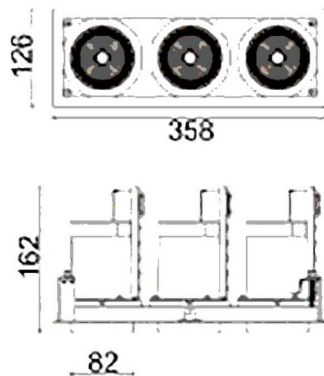

D-TUBE3

Lavov Downlights from the family D-TUBE3 ,power 90 W and CRI 80 with an optic 24 degrees made in Die Cast Aluminum finished in White with a real lumen output of 7410lm and an efficiency of 82,33lm/W. ON/OFF driver.

Item code	86.D012.2421.01
Product type	Indoor
Category	Downlights
Family	D-TUBE
Subfamily	D-TUBE3
Pictograms	

Scheme

Product	
Real power (W)	90
Real luminous flux (Lm)	7410
Luminous efficiency (Lm/W)	82.333333333333002
Beam angle (°)	24
Life time (h)	50000 h L80B10
IP	20
Electrical class insulation	Clas II
Colour	White
Control gear included	Yes
Control gear	ON/OFF
Flicker Free	Yes
Light source	LED
Type of LED	COB
Colour temperature (K)	4000
Colour consistency (SDCM)	SDCM<3
CRI	80