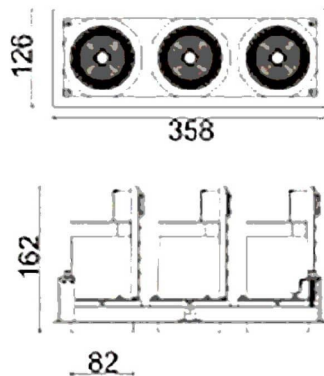

D-TUBE3

Lavov Downlights from the family D-TUBE3 ,power 90 W and CRI 80 with an optic 24 degrees made in Die Cast Aluminum finished in Black with a real lumen output of 7410lm and an efficiency of 82,33lm/W. ON/OFF driver.

Item code	86.D012.2421.02
Product type	Indoor
Category	Downlights
Family	D-TUBE
Subfamily	D-TUBE3
Pictograms	

Scheme

Product	
Real power (W)	90
Real luminous flux (Lm)	7410
Luminous efficiency (Lm/W)	82.333333333333002
Beam angle (°)	24
Life time (h)	50000 h L80B10
IP	20
Electrical class insulation	Clas II
Colour	Black
Control gear included	Yes
Control gear	ON/OFF
Flicker Free	Yes
Light source	LED
Type of LED	COB
Colour temperature (K)	4000
Colour consistency (SDCM)	SDCM<3
CRI	80