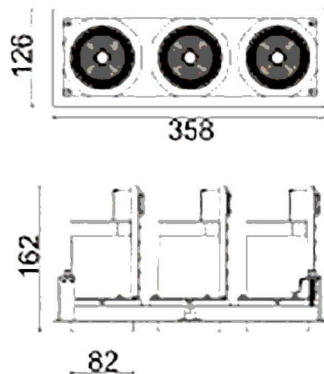

### D-TUBE3

Lavov Downlights from the family D-TUBE3 ,power 90 W and CRI 80 with an optic 24 degrees made in Die Cast Aluminum finished in Black with a real lumen output of 7410lm and an efficiency of 82,33lm/W. ON/OFF driver.

Item code	86.D012.2421.02
Product type	Indoor
Category	Downlights
Family	D-TUBE
Subfamily	D-TUBE3
Pictograms	

### Scheme

Product	
Real power (W)	90
Real luminous flux (Lm)	7410
Luminous efficiency (Lm/W)	82.333333333333002
Beam angle (°)	24
Life time (h)	50000 h L80B10
IP	20
Electrical class insulation	Clas II
Colour	Black
Control gear included	Yes
Control gear	ON/OFF
Flicker Free	Yes
Light source	LED
Type of LED	COB
Colour temperature (K)	4000
Colour consistency (SDCM)	SDCM<3
CRI	80