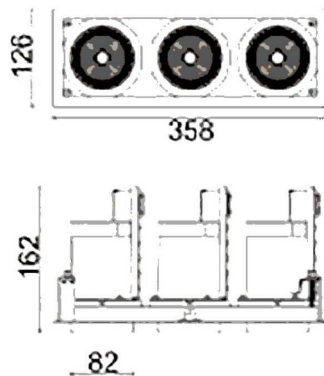

D-TUBE3

Lavov Downlights from the family D-TUBE3 ,power 90 W and CRI 80 with an optic 24 degrees made in Die Cast Aluminum finished in White with a real lumen output of 7410lm and an efficiency of 82,33lm/W. DALI driver.

Item code	86.D012.2423.01
Product type	Indoor
Category	Downlights
Family	D-TUBE
Subfamily	D-TUBE3
Pictograms	

Scheme

Product	
Real power (W)	90
Real luminous flux (Lm)	7410
Luminous efficiency (Lm/W)	82.333333333333002
Beam angle (°)	24
Life time (h)	50000 h L80B10
IP	20
Electrical class insulation	Clas II
Colour	White
Control gear included	Yes
Control gear	DALI
Flicker Free	Yes
Light source	LED
Type of LED	COB
Colour temperature (K)	4000
Colour consistency (SDCM)	SDCM<3
CRI	80