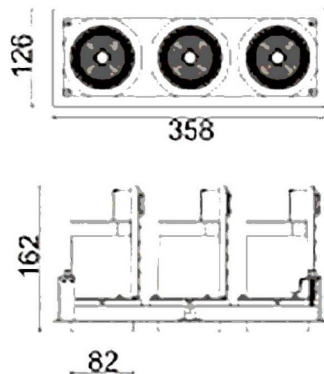

**D-TUBE3**

Lavov Downlights from the family D-TUBE3 ,power 90 W and CRI 80 with an optic 24 degrees made in Die Cast Aluminum finished in White with a real lumen output of 7410lm and an efficiency of 82,33lm/W. DALI driver.

Item code	86.D012.2423.01
Product type	Indoor
Category	Downlights
Family	D-TUBE
Subfamily	D-TUBE3
Pictograms	

Scheme

Product	
Real power (W)	90
Real luminous flux (Lm)	7410
Luminous efficiency (Lm/W)	82.333333333333002
Beam angle (°)	24
Life time (h)	50000 h L80B10
IP	20
Electrical class insulation	Clas II
Colour	White
Control gear included	Yes
Control gear	DALI
Flicker Free	Yes
Light source	LED
Type of LED	COB
Colour temperature (K)	4000
Colour consistency (SDCM)	SDCM<3
CRI	80