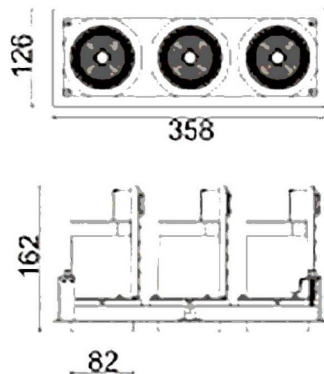

D-TUBE3

Lavov Downlights from the family D-TUBE3 ,power 90 W and CRI 80 with an optic 24 degrees made in Die Cast Aluminum finished in White with a real lumen output of 7410lm and an efficiency of 82,33lm/W. DALI driver.

Item code	86.D012.2423.01
Product type	Indoor
Category	Downlights
Family	D-TUBE
Subfamily	D-TUBE3
Pictograms	

Scheme

Product	
Real power (W)	90
Real luminous flux (Lm)	7410
Luminous efficiency (Lm/W)	82.333333333333002
Beam angle (°)	24
Life time (h)	50000 h L80B10
IP	20
Electrical class insulation	Clas II
Colour	White
Control gear included	Yes
Control gear	DALI
Flicker Free	Yes
Light source	LED
Type of LED	COB
Colour temperature (K)	4000
Colour consistency (SDCM)	SDCM<3
CRI	80