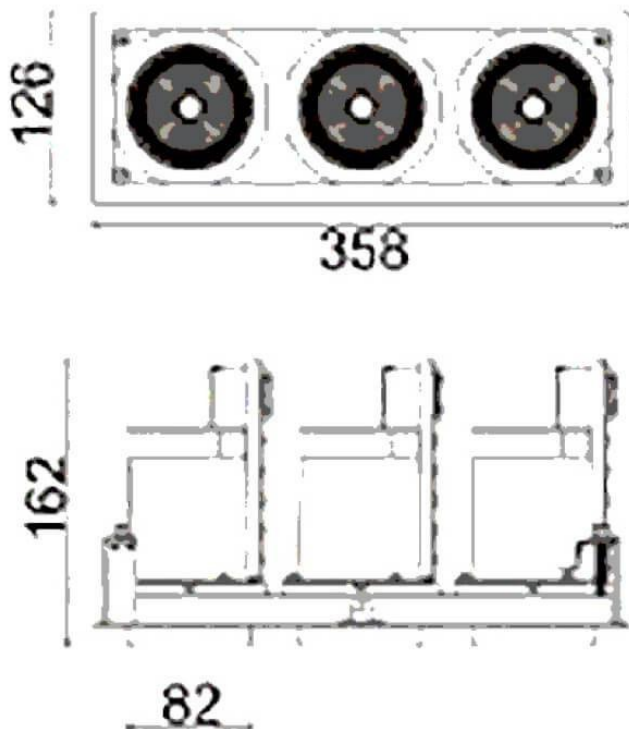

**D-TUBE3**

Lavov Downlights from the family D-TUBE3 ,power 90 W and CRI 80 with an optic 24 degrees made in Die Cast Aluminum finished in Black with a real lumen output of 7410lm and an efficiency of 82,33lm/W. DALI driver.

Item code	86.D012.2423.02
Product type	Indoor
Category	Downlights
Family	D-TUBE
Subfamily	D-TUBE3
Pictograms	

Scheme

Product	
Real power (W)	90
Real luminous flux (Lm)	7410
Luminous efficiency (Lm/W)	82.333333333333002
Beam angle (°)	24
Life time (h)	50000 h L80B10
IP	20
Electrical class insulation	Clas II
Colour	Black
Control gear included	Yes
Control gear	DALI
Flicker Free	Yes
Light source	LED
Type of LED	COB
Colour temperature (K)	4000
Colour consistency (SDCM)	SDCM<3
CRI	80