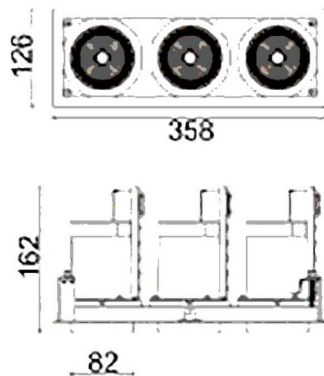

**D-TUBE3**

Lavov Downlights from the family D-TUBE3 ,power 90 W and CRI 80 with an optic 40 degrees made in Die Cast Aluminum finished in White with a real lumen output of 7410lm and an efficiency of 82,33lm/W. ON/OFF driver.

Item code	86.D012.2431.01
Product type	Indoor
Category	Downlights
Family	D-TUBE
Subfamily	D-TUBE3
Pictograms	

**Scheme**

Product	
Real power (W)	90
Real luminous flux (Lm)	7410
Luminous efficiency (Lm/W)	82.333333333333002
Beam angle (°)	40
Life time (h)	50000 h L80B10
IP	20
Electrical class insulation	Clas II
Colour	White
Control gear included	Yes
Control gear	ON/OFF
Flicker Free	Yes
Light source	LED
Type of LED	COB
Colour temperature (K)	4000
Colour consistency (SDCM)	SDCM<3
CRI	80