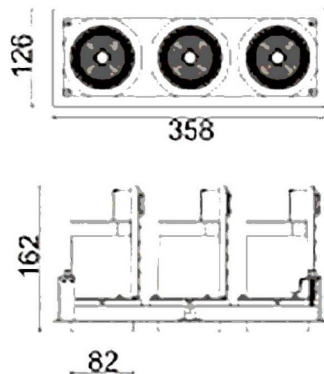

D-TUBE3

Lavov Downlights from the family D-TUBE3 ,power 90 W and CRI 80 with an optic 40 degrees made in Die Cast Aluminum finished in White with a real lumen output of 7410lm and an efficiency of 82,33lm/W. ON/OFF driver.

Item code	86.D012.2431.01
Product type	Indoor
Category	Downlights
Family	D-TUBE
Subfamily	D-TUBE3
Pictograms	

Scheme

Product	
Real power (W)	90
Real luminous flux (Lm)	7410
Luminous efficiency (Lm/W)	82.333333333333002
Beam angle (°)	40
Life time (h)	50000 h L80B10
IP	20
Electrical class insulation	Clas II
Colour	White
Control gear included	Yes
Control gear	ON/OFF
Flicker Free	Yes
Light source	LED
Type of LED	COB
Colour temperature (K)	4000
Colour consistency (SDCM)	SDCM<3
CRI	80