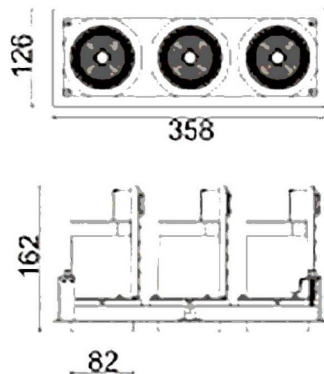

### D-TUBE3

Lavov Downlights from the family D-TUBE3 ,power 90 W and CRI 80 with an optic 40 degrees made in Die Cast Aluminum finished in White with a real lumen output of 7410lm and an efficiency of 82,33lm/W. ON/OFF driver.

Item code	86.D012.2431.01
Product type	Indoor
Category	Downlights
Family	D-TUBE
Subfamily	D-TUBE3
Pictograms	

### Scheme

Product	
Real power (W)	90
Real luminous flux (Lm)	7410
Luminous efficiency (Lm/W)	82.333333333333002
Beam angle (°)	40
Life time (h)	50000 h L80B10
IP	20
Electrical class insulation	Clas II
Colour	White
Control gear included	Yes
Control gear	ON/OFF
Flicker Free	Yes
Light source	LED
Type of LED	COB
Colour temperature (K)	4000
Colour consistency (SDCM)	SDCM<3
CRI	80