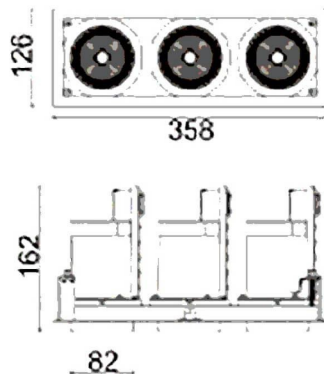

**D-TUBE3**

Lavov Downlights from the family D-TUBE3 ,power 90 W and CRI 80 with an optic 40 degrees made in Die Cast Aluminum finished in Black with a real lumen output of 7410lm and an efficiency of 82,33lm/W. ON/OFF driver.

Item code	86.D012.2431.02
Product type	Indoor
Category	Downlights
Family	D-TUBE
Subfamily	D-TUBE3
Pictograms	

Scheme

Product	
Real power (W)	90
Real luminous flux (Lm)	7410
Luminous efficiency (Lm/W)	82.333333333333002
Beam angle (°)	40
Life time (h)	50000 h L80B10
IP	20
Electrical class insulation	Clas II
Colour	Black
Control gear included	Yes
Control gear	ON/OFF
Flicker Free	Yes
Light source	LED
Type of LED	COB
Colour temperature (K)	4000
Colour consistency (SDCM)	SDCM<3
CRI	80