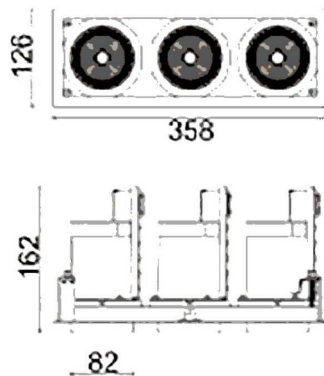

### D-TUBE3

Lavov Downlights from the family D-TUBE3 ,power 90 W and CRI 80 with an optic 40 degrees made in Die Cast Aluminum finished in Black with a real lumen output of 7410lm and an efficiency of 82,33lm/W. ON/OFF driver.

### Scheme

Product	
Real power (W)	90
Real luminous flux (Lm)	7410
Luminous efficiency (Lm/W)	82.333333333333002
Beam angle (°)	40
Life time (h)	50000 h L80B10
IP	20
Electrical class insulation	Clas II
Colour	Black
Control gear included	Yes
Control gear	ON/OFF
Flicker Free	Yes
Light source	LED
Type of LED	COB
Colour temperature (K)	4000
Colour consistency (SDCM)	SDCM<3
CRI	80