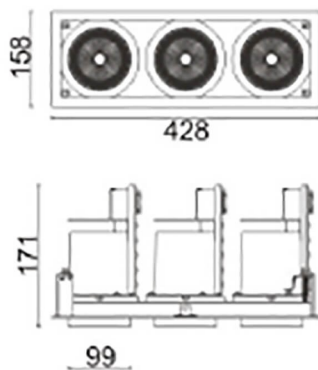

D-TUBE3

Lavov Downlights from the family D-TUBE3 ,power 105 W and CRI 80 with an optic 12 degrees made in Die Cast Aluminum finished in White with a real lumen output of 9120lm and an efficiency of 86,85lm/W. ON/OFF driver.

Item code	86.D012.3311.01
Product type	Indoor
Category	Downlights
Family	D-TUBE
Subfamily	D-TUBE3
Pictograms	

Scheme

Product	
Real power (W)	105
Real luminous flux (Lm)	9120
Luminous efficiency (Lm/W)	86.857142857143003
Beam angle (°)	12
Life time (h)	50000 h L80B10
IP	20
Electrical class insulation	Clas II
Colour	White
Control gear included	Yes
Control gear	ON/OFF
Flicker Free	Yes
Light source	LED
Type of LED	COB
Colour temperature (K)	3000
Colour consistency (SDCM)	SDCM<3
CRI	80