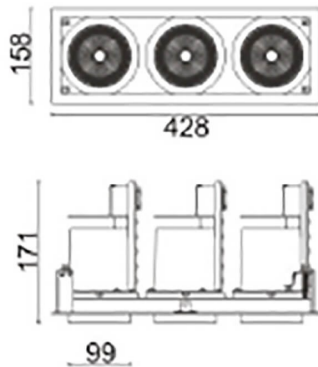

D-TUBE3

Lavov Downlights from the family D-TUBE3 ,power 105 W and CRI 80 with an optic 12 degrees made in Die Cast Aluminum finished in Black with a real lumen output of 9120lm and an efficiency of 86,85lm/W. ON/OFF driver.

Item code	86.D012.3311.02
Product type	Indoor
Category	Downlights
Family	D-TUBE
Subfamily	D-TUBE3
Pictograms	

Scheme

Product	
Real power (W)	105
Real luminous flux (Lm)	9120
Luminous efficiency (Lm/W)	86.857142857143003
Beam angle (°)	12
Life time (h)	50000 h L80B10
IP	20
Electrical class insulation	Clas II
Colour	Black
Control gear included	Yes
Control gear	ON/OFF
Flicker Free	Yes
Light source	LED
Type of LED	COB
Colour temperature (K)	3000
Colour consistency (SDCM)	SDCM<3
CRI	80