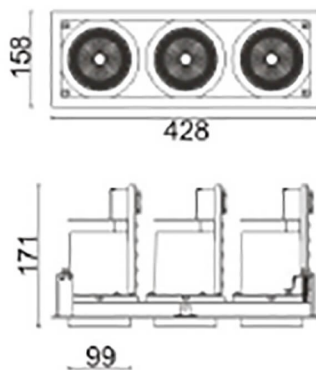

**D-TUBE3**

Lavov Downlights from the family D-TUBE3 ,power 105 W and CRI 80 with an optic 12 degrees made in Die Cast Aluminum finished in Black with a real lumen output of 9120lm and an efficiency of 86,85lm/W. ON/OFF driver.

Item code	86.D012.3311.02
Product type	Indoor
Category	Downlights
Family	D-TUBE
Subfamily	D-TUBE3
Pictograms	

Scheme

Product	
Real power (W)	105
Real luminous flux (Lm)	9120
Luminous efficiency (Lm/W)	86.857142857143003
Beam angle (°)	12
Life time (h)	50000 h L80B10
IP	20
Electrical class insulation	Clas II
Colour	Black
Control gear included	Yes
Control gear	ON/OFF
Flicker Free	Yes
Light source	LED
Type of LED	COB
Colour temperature (K)	3000
Colour consistency (SDCM)	SDCM<3
CRI	80