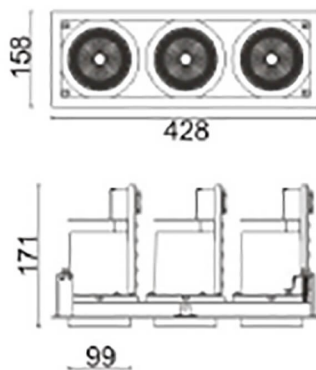

### D-TUBE3

Lavov Downlights from the family D-TUBE3 ,power 105 W and CRI 80 with an optic 12 degrees made in Die Cast Aluminum finished in White with a real lumen output of 9120lm and an efficiency of 86,85lm/W. DALI driver.

Item code	86.D012.3313.01
Product type	Indoor
Category	Downlights
Family	D-TUBE
Subfamily	D-TUBE3
Pictograms	

### Scheme

Product	
Real power (W)	105
Real luminous flux (Lm)	9120
Luminous efficiency (Lm/W)	86.857142857143003
Beam angle (°)	12
Life time (h)	50000 h L80B10
IP	20
Electrical class insulation	Clas II
Colour	White
Control gear included	Yes
Control gear	DALI
Flicker Free	Yes
Light source	LED
Type of LED	COB
Colour temperature (K)	3000
Colour consistency (SDCM)	SDCM<3
CRI	80