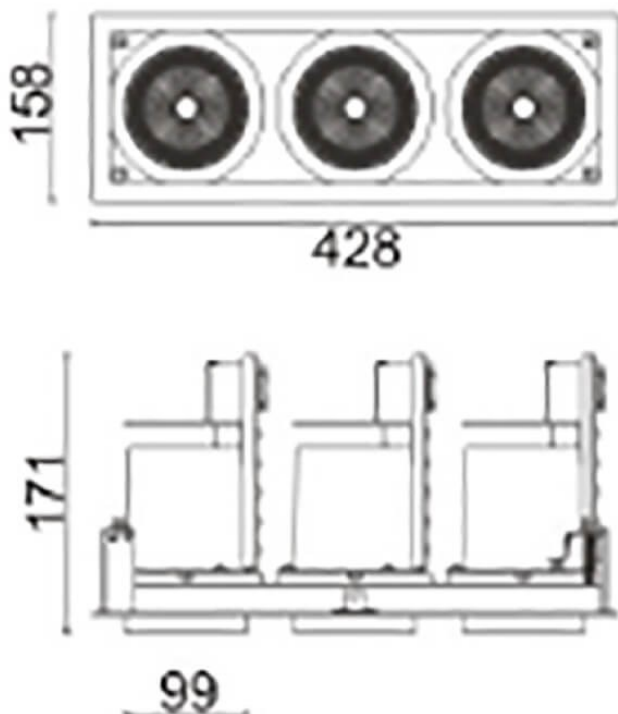

**D-TUBE3**

Lavov Downlights from the family D-TUBE3 ,power 105 W and CRI 80 with an optic 12 degrees made in Die Cast Aluminum finished in Black with a real lumen output of 9120lm and an efficiency of 86,85lm/W. DALI driver.

Item code	86.D012.3313.02
Product type	Indoor
Category	Downlights
Family	D-TUBE
Subfamily	D-TUBE3
Pictograms	

Scheme

Product	
Real power (W)	105
Real luminous flux (Lm)	9120
Luminous efficiency (Lm/W)	86.857142857143003
Beam angle (°)	12
Life time (h)	50000 h L80B10
IP	20
Electrical class insulation	Clas II
Colour	Black
Control gear included	Yes
Control gear	DALI
Flicker Free	Yes
Light source	LED
Type of LED	COB
Colour temperature (K)	3000
Colour consistency (SDCM)	SDCM<3
CRI	80