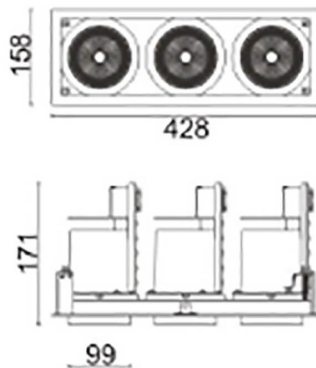

**D-TUBE3**

Lavov Downlights from the family D-TUBE3 ,power 105 W and CRI 80 with an optic 12 degrees made in Die Cast Aluminum finished in Black with a real lumen output of 9120lm and an efficiency of 86,85lm/W. DALI driver.

Item code	86.D012.3313.02
Product type	Indoor
Category	Downlights
Family	D-TUBE
Subfamily	D-TUBE3
Pictograms	

Scheme

Product	
Real power (W)	105
Real luminous flux (Lm)	9120
Luminous efficiency (Lm/W)	86.857142857143003
Beam angle (°)	12
Life time (h)	50000 h L80B10
IP	20
Electrical class insulation	Clas II
Colour	Black
Control gear included	Yes
Control gear	DALI
Flicker Free	Yes
Light source	LED
Type of LED	COB
Colour temperature (K)	3000
Colour consistency (SDCM)	SDCM<3
CRI	80