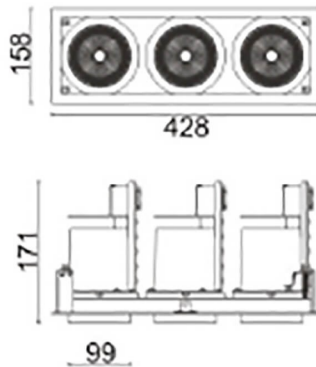

D-TUBE3

Lavov Downlights from the family D-TUBE3 ,power 105 W and CRI 80 with an optic 24 degrees made in Die Cast Aluminum finished in White with a real lumen output of 9120lm and an efficiency of 86,85lm/W. ON/OFF driver.

Item code	86.D012.3321.01
Product type	Indoor
Category	Downlights
Family	D-TUBE
Subfamily	D-TUBE3
Pictograms	

Scheme

Product	
Real power (W)	105
Real luminous flux (Lm)	9120
Luminous efficiency (Lm/W)	86.857142857143003
Beam angle (°)	24
Life time (h)	50000 h L80B10
IP	20
Electrical class insulation	Clas II
Colour	White
Control gear included	Yes
Control gear	ON/OFF
Flicker Free	Yes
Light source	LED
Type of LED	COB
Colour temperature (K)	3000
Colour consistency (SDCM)	SDCM<3
CRI	80