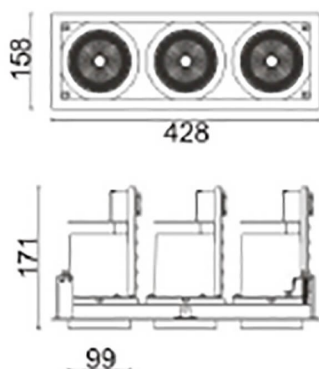

**D-TUBE3**

Lavov Downlights from the family D-TUBE3 ,power 105 W and CRI 80 with an optic 24 degrees made in Die Cast Aluminum finished in White with a real lumen output of 9120lm and an efficiency of 86,85lm/W. ON/OFF driver.

Item code	86.D012.3321.01
Product type	Indoor
Category	Downlights
Family	D-TUBE
Subfamily	D-TUBE3
Pictograms	

Scheme

Product	
Real power (W)	105
Real luminous flux (Lm)	9120
Luminous efficiency (Lm/W)	86.857142857143003
Beam angle (°)	24
Life time (h)	50000 h L80B10
IP	20
Electrical class insulation	Clas II
Colour	White
Control gear included	Yes
Control gear	ON/OFF
Flicker Free	Yes
Light source	LED
Type of LED	COB
Colour temperature (K)	3000
Colour consistency (SDCM)	SDCM<3
CRI	80